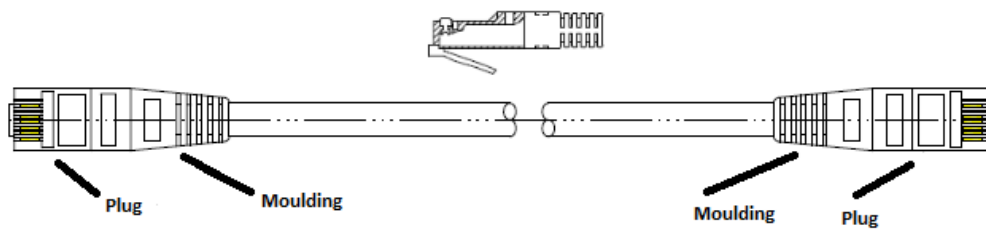

TECHNICAL DRAWING

ORDERING INFORMATION

	Pink RAL 4003	Grey RAL 7044	Red RAL 3031	Green RAL 6016	Blue RAL 5012	Yellow RAL 1023	Black RAL 9011	Violet RAL 4005	White RAL 9003	Orange RAL 2000	Brown RAL 8023
0.25M							67-6002				
0.3M	67-0003	67-1003	67-2003	67-3003	67-4003	67-5003	67-6003	67-7003	67-8003	67-9003	
0.5M	67-0005	67-1005	67-2005	67-3005	67-4005	67-5005	67-6005	67-7005	67-8005	67-9005	867-0005
1M	67-0010	67-1010	67-2010	67-3010	67-4010	67-5010	67-6010	67-7010	67-8010	67-9010	867-0010
1.5M	67-0015	67-1015	67-2015	67-3015	67-4015	67-5015	67-6015	67-7015	67-8015	67-9015	867-0015
2M	67-0020	67-1020	67-2020	67-3020	67-4020	67-5020	67-6020	67-7020	67-8020	67-9020	867-0020
2.5M		67-1025	67-2025	67-3025	67-4025	67-5025					
3M	67-0030	67-1030	67-2030	67-3030	67-4030	67-5030	67-6030	67-7030	67-8030	67-9030	867-0030
4M	67-0040	67-1040	67-2040	67-3040	67-4040	67-5040	67-6040	67-7040	67-8040	67-9040	
5M	67-0050	67-1050	67-2050	67-3050	67-4050	67-5050	67-6050	67-7050	67-8050	67-9050	867-0050
6M	67-0060	67-1060	67-2060	67-3060	67-4060	67-5060	67-6060	67-7060	67-8060	67-9060	
7M	67-0070	67-1070	67-2070	67-3070	67-4070	67-5070	67-6070	67-7070	67-8070	67-9070	
8M	67-0075	67-1075	67-2075	67-3075	67-4075	67-5075	67-6075	67-7075	67-8075	67-9075	
10M	67-0100	67-1100	67-2100	67-3100	67-4100	67-5100	67-6100	67-7100	67-8100	67-9100	867-0100
15M	67-0150	67-1150	67-2150	67-3150	67-4150	67-5150	67-6150	67-7150	67-8150	67-9150	
20M	67-0200	67-1200	67-2200	67-3200	67-4200	67-5200	67-6200	67-7200	67-8200	67-9200	867-0200
25M		67-1250									
30M	67-0300	67-1300	67-2300	67-3300	67-4300	67-5300	67-6300	67-7300	67-8300	67-9300	867-0300