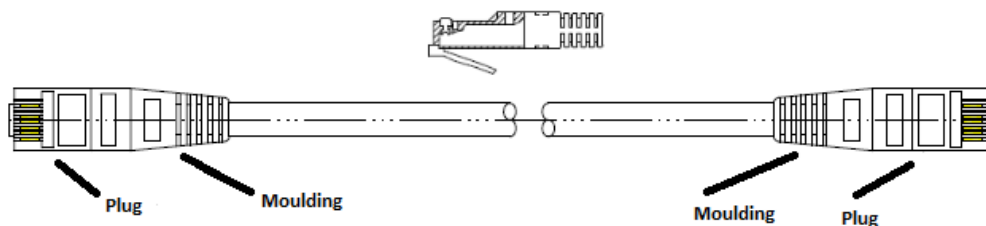

TECHNICAL DRAWING

ORDERING INFORMATION

	Pink RAL 4003	Grey RAL 7044	Red RAL 3031	Green RAL 6016	Blue RAL 5012	Yellow RAL 1023	Black RAL 9011	Violet RAL 4005	White RAL 9003	Orange RAL 2000	Brown RAL 8023
0.25M							67-6002				
0.3M	67-0003	67-1003	67-2003	67-3003	67-4003	67-5003	67-6003	67-7003	67-8003	67-9003	
0.5M	67-0005	67-1005	67-2005	67-3005	67-4005	67-5005	67-6005	67-7005	67-8005	67-9005	867-0005
1M	67-0010	67-1010	67-2010	67-3010	67-4010	67-5010	67-6010	67-7010	67-8010	67-9010	867-0010
1.5M	67-0015	67-1015	67-2015	67-3015	67-4015	67-5015	67-6015	67-7015	67-8015	67-9015	867-0015
2M	67-0020	67-1020	67-2020	67-3020	67-4020	67-5020	67-6020	67-7020	67-8020	67-9020	867-0020
2.5M		67-1025	67-2025	67-3025	67-4025	67-5025					
3M	67-0030	67-1030	67-2030	67-3030	67-4030	67-5030	67-6030	67-7030	67-8030	67-9030	867-0030
4M	67-0040	67-1040	67-2040	67-3040	67-4040	67-5040	67-6040	67-7040	67-8040	67-9040	
5M	67-0050	67-1050	67-2050	67-3050	67-4050	67-5050	67-6050	67-7050	67-8050	67-9050	867-0050
6M	67-0060	67-1060	67-2060	67-3060	67-4060	67-5060	67-6060	67-7060	67-8060	67-9060	
7M	67-0070	67-1070	67-2070	67-3070	67-4070	67-5070	67-6070	67-7070	67-8070	67-9070	
8M	67-0075	67-1075	67-2075	67-3075	67-4075	67-5075	67-6075	67-7075	67-8075	67-9075	
10M	67-0100	67-1100	67-2100	67-3100	67-4100	67-5100	67-6100	67-7100	67-8100	67-9100	867-0100
15M	67-0150	67-1150	67-2150	67-3150	67-4150	67-5150	67-6150	67-7150	67-8150	67-9150	
20M	67-0200	67-1200	67-2200	67-3200	67-4200	67-5200	67-6200	67-7200	67-8200	67-9200	867-0200
25M		67-1250									
30M	67-0300	67-1300	67-2300	67-3300	67-4300	67-5300	67-6300	67-7300	67-8300	67-9300	867-0300