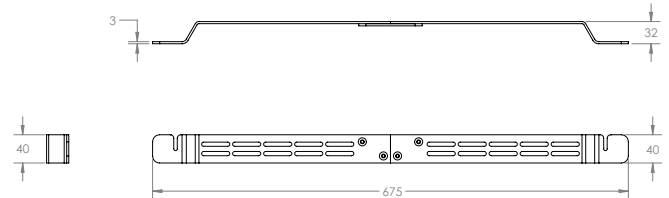

SAR-WM **Wall Mount for Sonos Arc**

The Flexson Wall Mount for Sonos Arc allows you to install Sonos Arc quickly and easily onto any suitable wall. Its unique design positions the Sonos Arc 30mm in front of the TV, allowing you to harness the power of Dolby Atmos and immerse yourself in your music, movies and more.

Like all Flexson products, the Flexson Wall Mount for Sonos Arc is precision engineered in the UK, easy to fit and comes with all the fixings you need.

- Allows you to position a Sonos Arc anywhere on the wall
- Bespoke, easy to fit design that holds the Sonos Arc securely
- 30mm step to position speakers in front of the TV
- Optimised for Sonos Trueplay
- 2-part assembly of main bracket for reduced packaging
- Multipoint fixing points
- Precision engineered from high grade-steel construction
- Designed and manufactured in the UK

	Black	White		
Product Code	FLXSARWM1021	FLXSARWM1011		
UPC Number	5057964002224	5057964002262		
UK, European and US (SRP)	£59	\$69	€69	
Millimetres / Kilograms	Height	Width	Depth	Weight
Product Size	40	675	32	0.9
Millimetres / Kilograms	Length	Width	Height	Weight
Retail Carton	370	160	55	0.95
Carton Contents	1 x Sonos Arc Wall Mount, Instructions			
Outer Carton Quantity	10	Country of Manufacture	UK	