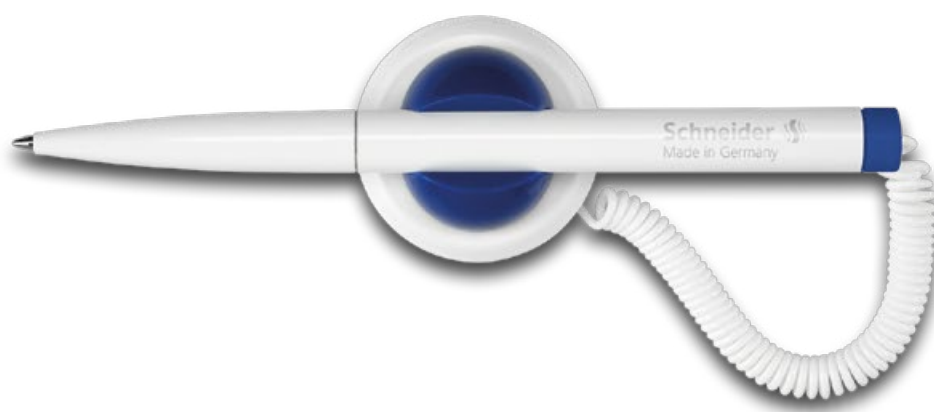

Klick-Fix-Pen

- Ballpoint pen with expandable cord and pen holder
- Self-adhesive at a cash desk, by the telephone, in the car, etc.
- Replaceable refill Express 775 M with wear-resistant stainless steel tip
- 4120, 4123 = ink colour blue, 4121 = ink colour black
- Waterproof according to ink standard ISO 12757-2
- The pen holder can be rotated to any position

Ref. No.	Content	Barcode	Pack	Measure (W x H)	Product image
4120	B blister card 1 x Klick-Fix-Pen white Ink colour blue	4  004675 041203	10	6.7 x 23 cm	
4121	B blister card 1 x Klick-Fix-Pen black Ink colour black	4  004675 119766	10	6.7 x 23 cm	
4123	B blister card 1 x Klick-Fix-Pen black Ink colour blue	4  004675 007896	10	6.7 x 23 cm	