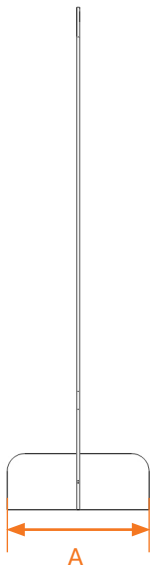

# Acrylic Protective Counter Partition Screen

Product	SKU
With hole	1915488
Without hole	1915489

	mm (+/- 2mm)				
	A	B	C	D	E
With Hole	240	850	700	200	250
Without Hole	240	850	700		