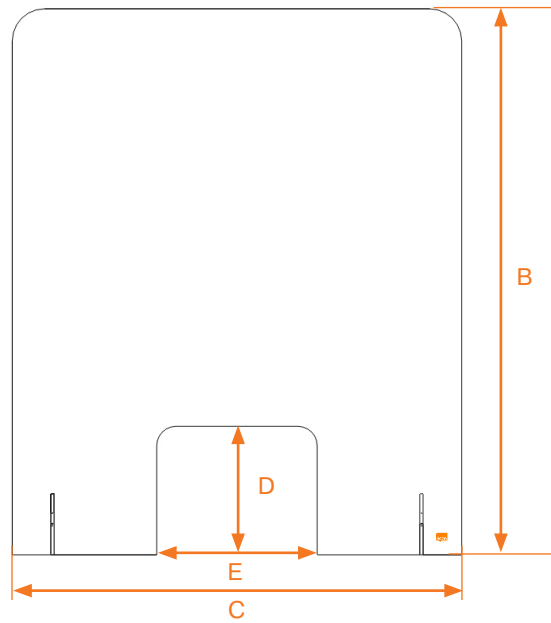

# Acrylic Protective Counter Partition Screen

Product	SKU
With hole	1915488
Without hole	1915489

	mm (+/- 2mm)				
	A	B	C	D	E
With Hole	240	850	700	200	250
Without Hole	240	850	700		