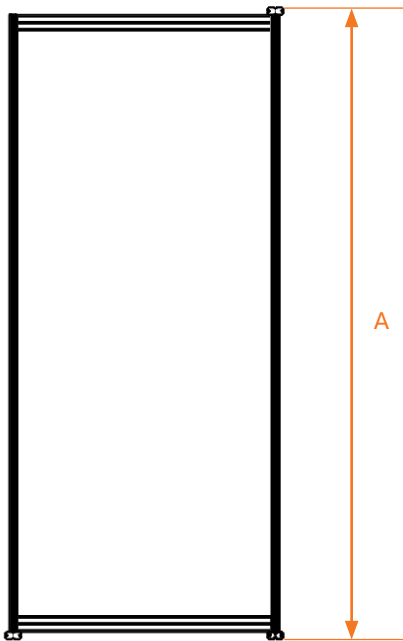

Floor divider - Extension

Product	Sku
1800x600	1915520
1800x800	1915519
1800x1200	1915518

mm (+/- 2mm)	
Size	A
1800x600	1822
1800x800	1822
1800x1200	1822

mm (+/- 2mm)			
Size	B	C	D
1800x600	877	1768	505
1800x800	1077	1768	705
1800x1200	1477	1768	1105