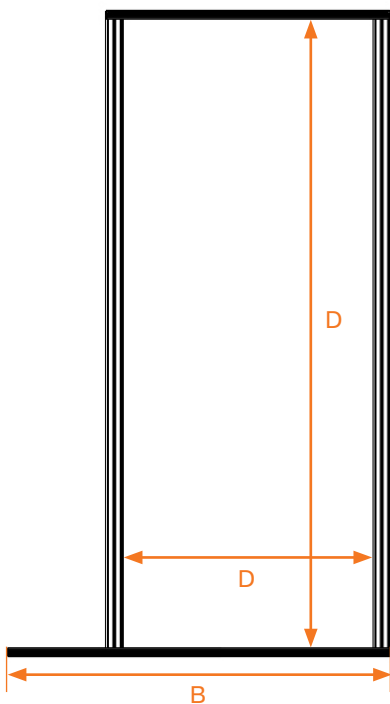

Floor divider - Extension

Product	Sku
1800x600	1915520
1800x800	1915519
1800x1200	1915518

mm (+/- 2mm)	
Size	A
1800x600	1822
1800x800	1822
1800x1200	1822

mm (+/- 2mm)			
Size	B	C	D
1800x600	877	1768	505
1800x800	1077	1768	705
1800x1200	1477	1768	1105