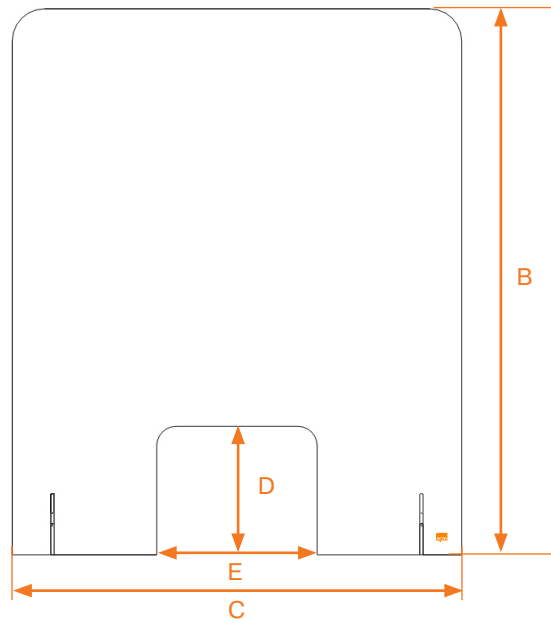

Acrylic Protective Counter Partition Screen

| Product | SKU |
|--------------|---------|
| With hole | 1915488 |
| Without hole | 1915489 |

| | mm (+/- 2mm) | | | | |
|--------------|--------------|-----|-----|-----|-----|
| | A | B | C | D | E |
| With Hole | 240 | 850 | 700 | 200 | 250 |
| Without Hole | 240 | 850 | 700 | | |