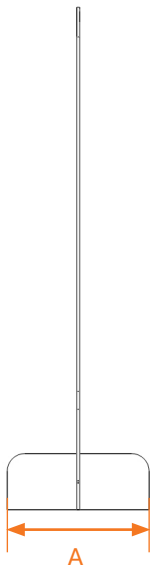

Acrylic Protective Counter Partition Screen

| Product | SKU |
|--------------|---------|
| With hole | 1915488 |
| Without hole | 1915489 |

| | mm (+/- 2mm) | | | | |
|--------------|--------------|-----|-----|-----|-----|
| | A | B | C | D | E |
| With Hole | 240 | 850 | 700 | 200 | 250 |
| Without Hole | 240 | 850 | 700 | | |