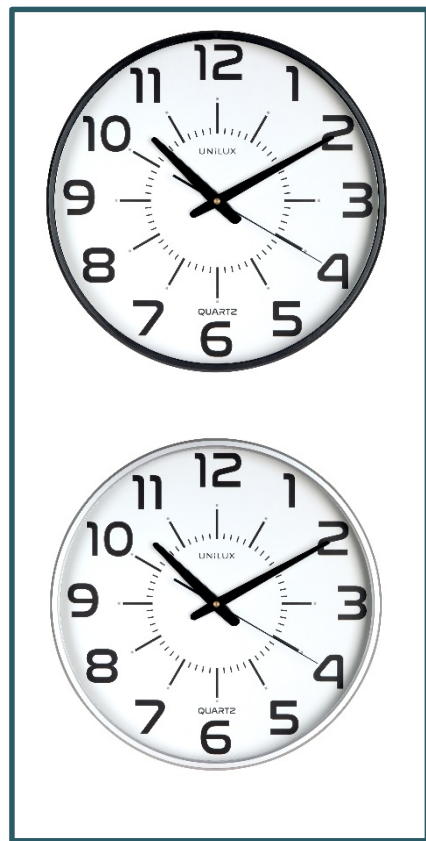

MAXI POP

«MAXI POP: clocks for collective and executive spaces.»

LARGE SIZE

Easy to read

With its large diameter, MAXI POP can be read from far away: It's the ideal clock for large spaces.

Readable from up to 150 metres!

SILENT MOTION & PRECISION

The hands move do not make any noise

Thanks to its silent system, the second hand of MAXI POP does not make any noise which creates an atmosphere particularly favourable to concentration and wellness. Its quartz mechanism - piezoelectricity- is both reliable and economic.

TECHNICAL FEATURES

Materials

Outline and cover: Plastic

1 AA 1,5V (supplied)

Average consumption: 0,22 mA

SAP no.	Colour	Dimensions	Battery fitted	Second hand	Radio-controlled	Readability	Warranty	Net weight	EAN Code
400094488	Met grey	Ø 37,5 cm	1 x AA 1,5 V	Yes	No	150 m	2 years	1,35 kg	3595560023936
400094487	Black	Ø 37,5 cm	1 x AA 1,5 V	Yes	No	150 m	2 years	1,35 kg	3595560023905