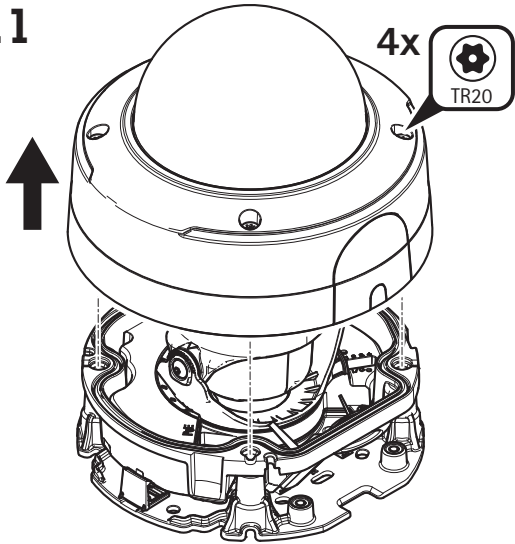

AXIS TP3802 Smoked Dome
AXIS TP3802-E Smoked Dome
AXIS TP3802 Clear Dome
AXIS TP3802-E Clear Dome

4x

Installation Guide

Installation Guide
AXIS TP38 Series
© Axis Communications AB, 2019

Ver. 2.0
Date: June, 2019
Part No. 1977962

1.1

1.2

1.3

2.1

2.2

2.3

2.4