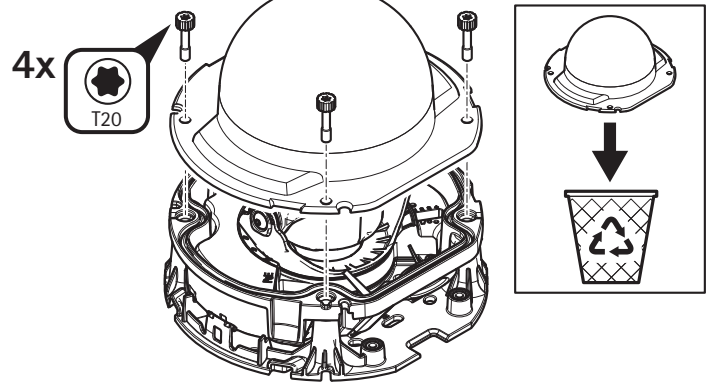

AXIS TP3802 Smoked Dome
AXIS TP3802-E Smoked Dome
AXIS TP3802 Clear Dome
AXIS TP3802-E Clear Dome

4x

Installation Guide

Installation Guide
AXIS TP38 Series
© Axis Communications AB, 2019

Ver. 2.0
Date: June, 2019
Part No. 1977962

1.1

1.2

1.3

2.1

2.2

2.3

2.4