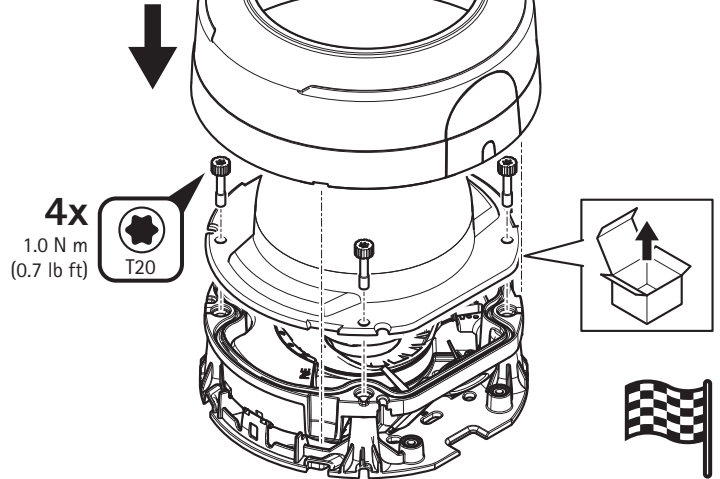

AXIS TP3802 Smoked Dome
AXIS TP3802-E Smoked Dome
AXIS TP3802 Clear Dome
AXIS TP3802-E Clear Dome

4x

Installation Guide

Installation Guide
AXIS TP38 Series
© Axis Communications AB, 2019

Ver. 2.0
Date: June, 2019
Part No. 1977962

1.1

1.2

1.3

2.1

2.2

2.3

2.4