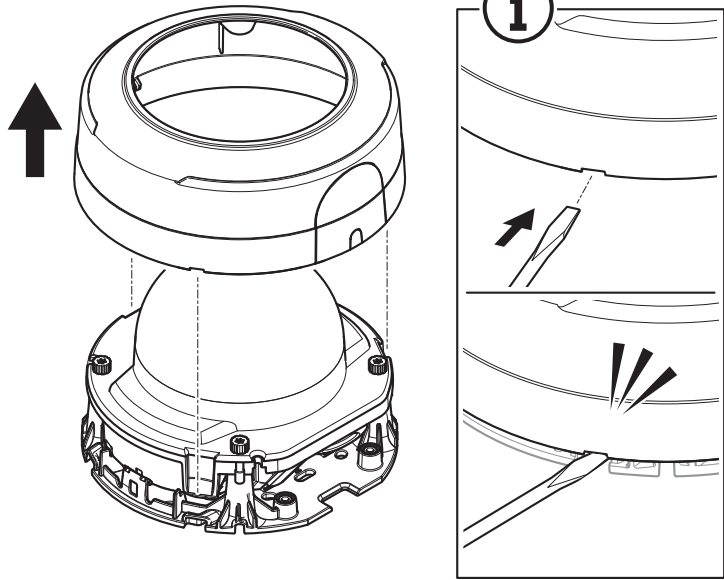

AXIS TP3802 Smoked Dome
AXIS TP3802-E Smoked Dome
AXIS TP3802 Clear Dome
AXIS TP3802-E Clear Dome

4x

Installation Guide

Installation Guide
AXIS TP38 Series
© Axis Communications AB, 2019

Ver. 2.0
Date: June, 2019
Part No. 1977962

1.1

1.2

1.3

2.1

2.2

2.3

2.4