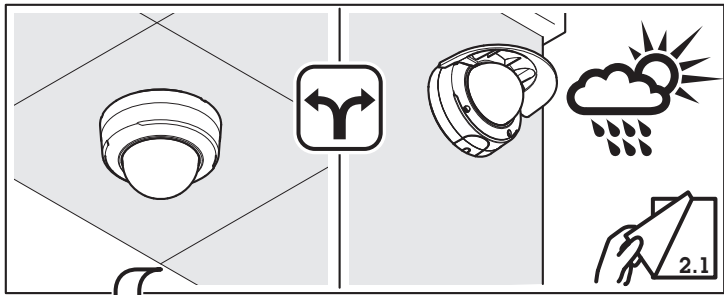

AXIS TP3802 Smoked Dome
AXIS TP3802-E Smoked Dome
AXIS TP3802 Clear Dome
AXIS TP3802-E Clear Dome

4x

Installation Guide

Installation Guide
AXIS TP38 Series
© Axis Communications AB, 2019

Ver. 2.0
Date: June, 2019
Part No. 1977962