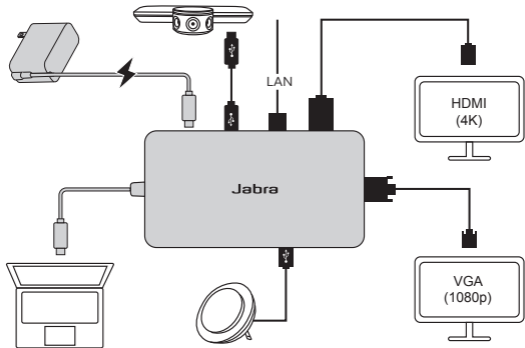

Jabra GN

Jabra PanaCast Hub

Declaration of Conformity can be found on www.jabra.com/doc

MADE IN CHINA
 MODEL: ENH001
 CAN ICES-3 (B) / NMB-3 (B)

R-R-GNs
 -ENH001

EAC

FCC

CE