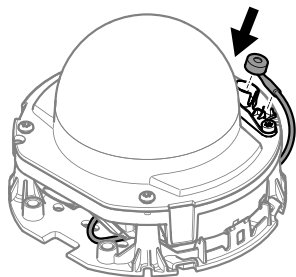

2x
1.0 N m
(0.7 lb ft)

3.6

2x
1.0 N m
(0.7 lb ft)

3.7

3.8

3.9

Installation Guide

AXIS TP3901 Microphone Kit