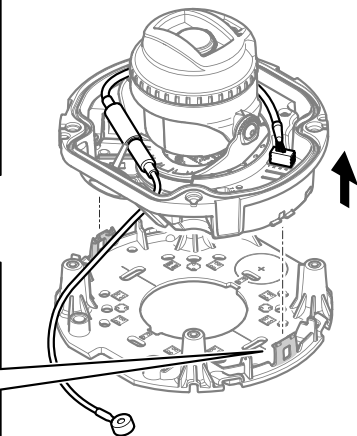

2.5

2.6

3.1

2x

3.2

3.3

3.4

3.5

2x
1.0 N m
(0.7 lb ft)

3.6

2x
1.0 N m
(0.7 lb ft)

3.7

3.8

3.9

Installation Guide

AXIS TP3901 Microphone Kit