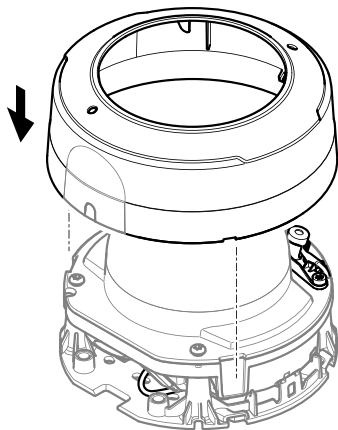

2x
1.0 N m
(0.7 lb ft)

3.6

2x
1.0 N m
(0.7 lb ft)

3.7

3.8

3.9

Installation Guide

AXIS TP3901 Microphone Kit