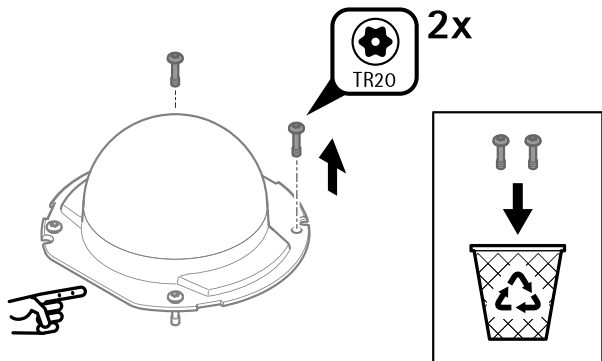

2.5

2.6

3.1

2x

3.2

3.3

3.4

3.5

2x
1.0 N m
(0.7 lb ft)

3.6

2x
1.0 N m
(0.7 lb ft)

3.7

3.8

3.9

Installation Guide

AXIS TP3901 Microphone Kit