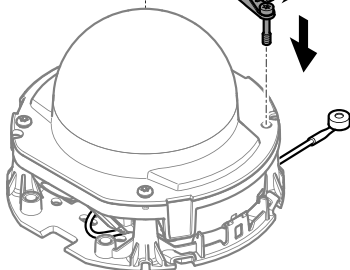

2.5

2.6

3.1

2x

3.2

3.3

3.4

3.5

2x
1.0 N m
(0.7 lb ft)

3.6

2x
1.0 N m
(0.7 lb ft)

3.7

3.8

3.9

Installation Guide

AXIS TP3901 Microphone Kit