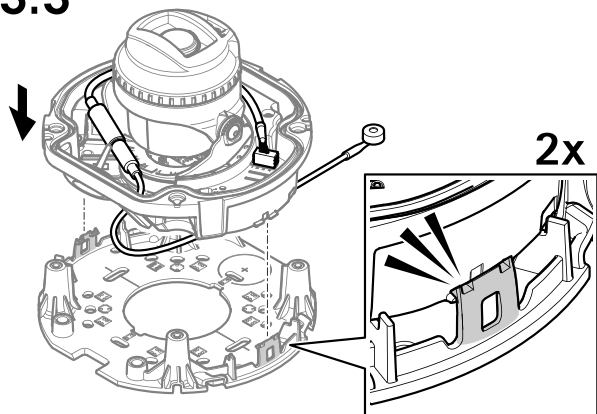

2.5

2.6

3.1

2x

3.2

3.3

3.4

3.5

2x
1.0 N m
(0.7 lb ft)

3.6

2x
1.0 N m
(0.7 lb ft)

3.7

3.8

3.9

Installation Guide

AXIS TP3901 Microphone Kit