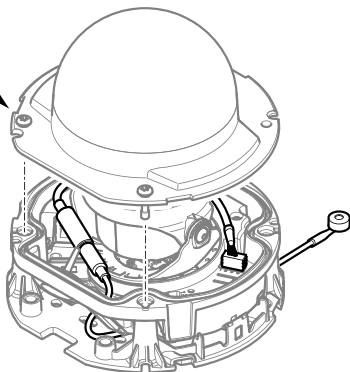

2.5

2.6

3.1

2x

3.2

3.3

3.4

3.5

2x
1.0 N m
(0.7 lb ft)

3.6

2x
1.0 N m
(0.7 lb ft)

3.7

3.8

3.9

Installation Guide

AXIS TP3901 Microphone Kit