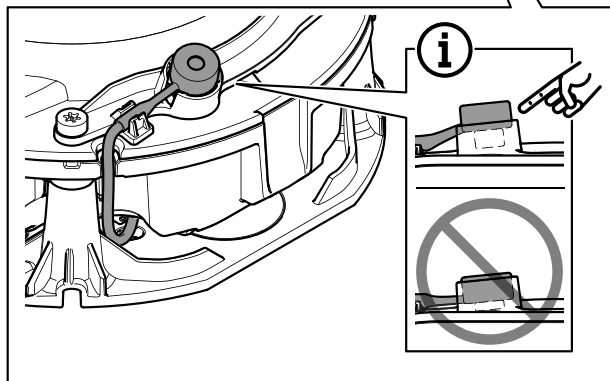

2x
1.0 N m
(0.7 lb ft)

3.6

2x
1.0 N m
(0.7 lb ft)

3.7

3.8

3.9

Installation Guide

AXIS TP3901 Microphone Kit