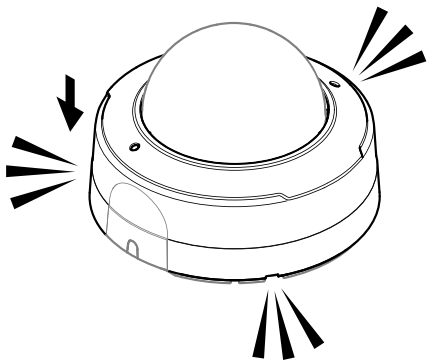

2x
1.0 N m
(0.7 lb ft)

3.6

2x
1.0 N m
(0.7 lb ft)

3.7

3.8

3.9

Installation Guide

AXIS TP3901 Microphone Kit