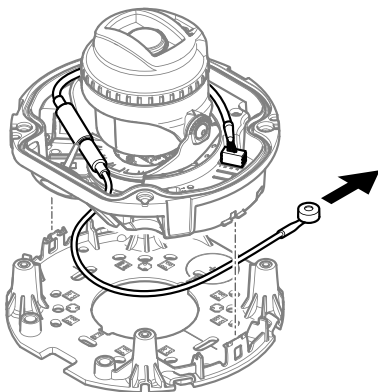

2.5

2.6

3.1

2x

3.2

3.3

3.4

3.5

2x
1.0 N m
(0.7 lb ft)

3.6

2x
1.0 N m
(0.7 lb ft)

3.7

3.8

3.9

Installation Guide

AXIS TP3901 Microphone Kit