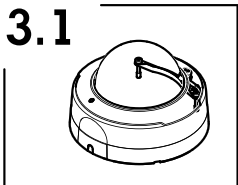

1.7

1.8

1.9

1.10

2.1

2.2

2.3

2.4

2.5

2.6

3.1

2x

3.2

3.3

3.4

3.5

2x
1.0 N m
(0.7 lb ft)

3.6

2x
1.0 N m
(0.7 lb ft)

3.7

3.8

3.9

Installation Guide

AXIS TP3901 Microphone Kit