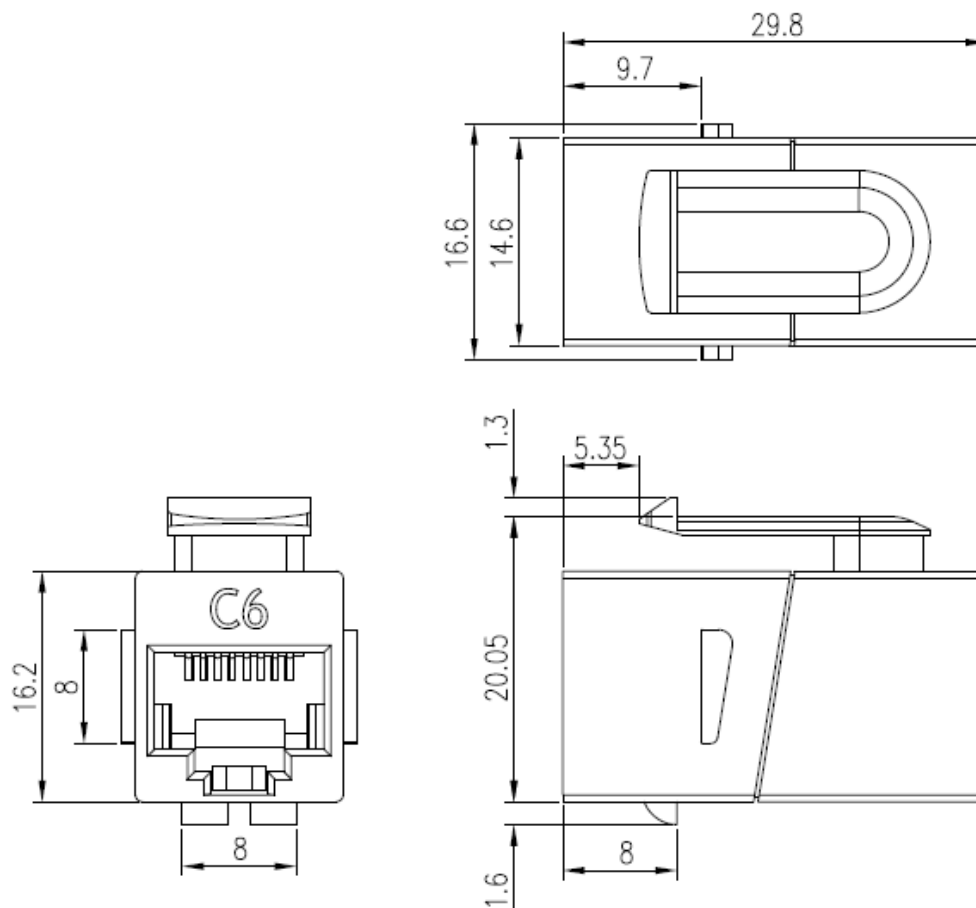

FEATURES:

- Cat6 UTP Module
- Female - Female Keystone
- Available in White & Black

DESCRIPTION:

Easy-to-install, quick-fit design, available in White & Black, Cat6 RJ45/UTP Keystone Coupler Modules

Fits into our 1 and 2 Port Keystone Housings

- 1 Port White – HCIFP-46
- 1 Port Black – HCIFP-46BK
- 2 Port White – HCIFP-47
- 2 Port Black – HCIFP-47BK

TECHNICAL DRAWING:

ORDERING INFORMATION:

Part Code	Description
HCIFP-66	Cat6 UTP Female - Female Keystone White
HCIFP-66BK	Cat6 UTP Female - Female Keystone Black