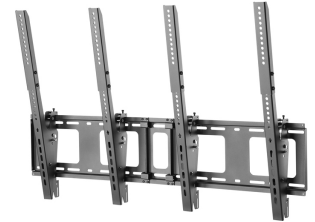

NS-WMB200PBLACK

NEOMOUNTS MENU BOARD WALL MOUNT

SPECIFICATIONS

GENERAL

Min. screen size*	40 inch
Max. screen size*	52 inch
Min. weight	0 kg (per screen)
Max. weight	50 kg (per screen)
Screens	2
VESA minimum	200x200 mm
VESA maximum	400x600 mm
Distance to wall	7,8 cm

FUNCTIONALITY

Type	Tilt
Height adjustment	68 cm
Width adjustment	110 cm
Tilt (degrees)	10°
Rotate (degrees)	6°
Adjustment type	Micro adjustment

INFORMATION

Color	Black
Main material	Steel
Warranty	5 year
EAN code	8717371447366

Neomounts

Neomounts

Neomounts Menu Board Wall Mount for 40"-52" Screen, Vertical Mounting - Black

The Neomounts menu board wall mount (vertical mounting), model NS-WMB200PBLACK is a tiltable wall mount for two flat screens up to 52" (132 cm). This mount is a great choice when you want the ultimate viewing flexibility with your flat screen. Neomounts tilt (0°/-5°/-10°) technology allows the mount to change to any viewing angle to fully benefit from the capabilities of the flat screen. Depth of this mount is 7,8 centimetres.

Neomounts NS-WMB200PBLACK is suitable for 2 screens up to 52" (132 cm). The weight capacity of this product is 50 kg each screen. The wall mount is suitable for screens that meet VESA hole pattern 200x200 to 400x600 mm (vertical mounting).