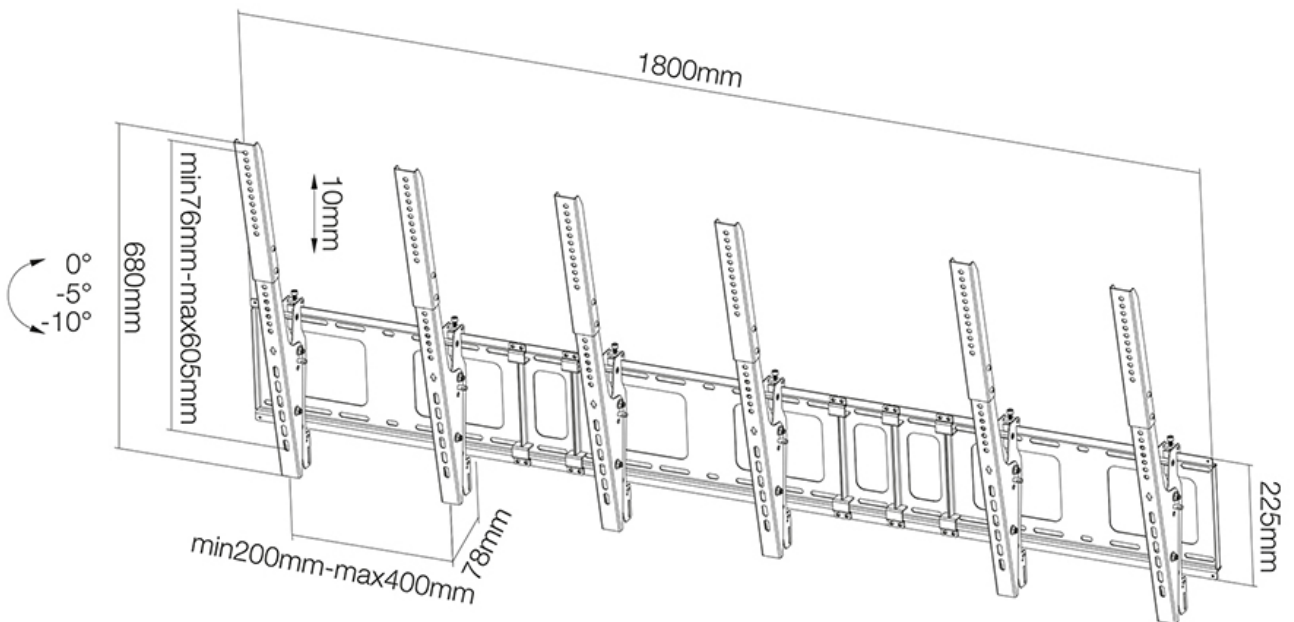

NS-WMB300PBLACK NEOMOUNTS MENU BOARD WALL MOUNT

Neomounts