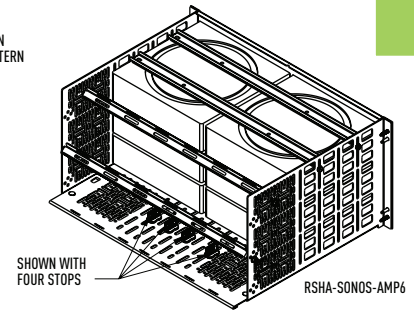

FEATURES

- Shelf face is specifically designed for the Sonos Amp
- Unique 'face-after' design allows for easy installation and switch out of components
- Includes lacing bars for cable management
- Includes clamping bars to keep Sonos Amps secure
- Patented Tool-free shelf assembly in seconds
- Add components and manage cables effectively using the patented universal mounting pattern
- Pop and twist rear stop brackets enable quick and fine adjustment of component positioning
- Fully ventilated ears and bottom promote cooling airflow
- Black brushed and anodized finish

WHAT GREAT SYSTEMS ARE BUILT ON.™

A brand of **legrand**

MA
Middle Atlantic Products

RSH + SONOS AMP

CUSTOM RACKSHELVES

PART #	DESCRIPTION	# OF RU	# OF SONOS AMPS
RSHA-SONOS-AMP2	2RU RSH shelf for (2) Sonos Amps with tool-free assembly. Faceplate, cable management and clamp bars included.	2	2 Units
RSHA-SONOS-AMP4	4RU RSH shelf for (4) Sonos Amps with tool-free assembly. Faceplate, cable management and clamp bars included.	4	4 Units
RSHA-SONOS-AMP6	5RU RSH shelf for (6) Sonos Amps with tool-free assembly. Faceplate, cable management and clamp bars included.	5	6 Units

NOTE(S):
 1) ALL DIMENSIONS IN FORMAT:
 INCHES [MILLIMETERS]
 2) BLACK BRUSHED AND ANODIZED FINISH
 3) SHOWN WITH SONOS MODEL # AMP INSTALLED

RSHA-SONOS-AMP2

RSHA-SONOS-AMP4

RSHA-SONOS-AMP6

MODEL NUMBER	RACK SPACES	HEIGHT	# OF SONOS AMPS	# OF LACER BARS "A"	PATTERN HEIGHT "B"
RSHA-SONOS-AMP2	2 RU	3.49 [89]	21	1	2.32 [59]
RSHA-SONOS-AMP4	4 RU	6.99 [178]	42	2	5.61 [142]
RSHA-SONOS-AMP6	5 RU	8.74 [222]	63	2	7.63 [194]