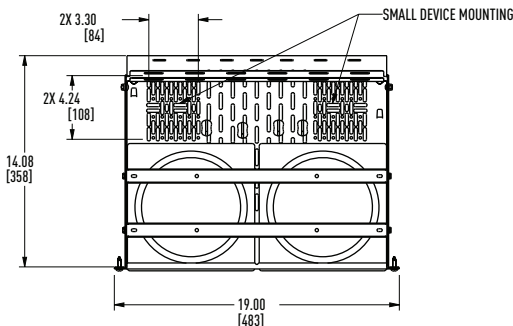

FEATURES

- Shelf face is specifically designed for the Sonos Amp
- Unique 'face-after' design allows for easy installation and switch out of components
- Includes lacing bars for cable management
- Includes clamping bars to keep Sonos Amps secure
- Patented Tool-free shelf assembly in seconds
- Add components and manage cables effectively using the patented universal mounting pattern
- Pop and twist rear stop brackets enable quick and fine adjustment of component positioning
- Fully ventilated ears and bottom promote cooling airflow
- Black brushed and anodized finish

WHAT GREAT SYSTEMS ARE BUILT ON.™

A brand of **legrand**

MA
Middle Atlantic Products

RSH + SONOS AMP

CUSTOM RACKSHELVES

PART #	DESCRIPTION	# OF RU	# OF SONOS AMPS
RSHA-SONOS-AMP2	2RU RSH shelf for (2) Sonos Amps with tool-free assembly. Faceplate, cable management and clamp bars included.	2	2 Units
RSHA-SONOS-AMP4	4RU RSH shelf for (4) Sonos Amps with tool-free assembly. Faceplate, cable management and clamp bars included.	4	4 Units
RSHA-SONOS-AMP6	5RU RSH shelf for (6) Sonos Amps with tool-free assembly. Faceplate, cable management and clamp bars included.	5	6 Units

NOTE(S):
 1) ALL DIMENSIONS IN FORMAT:
 INCHES [MILLIMETERS]
 2) BLACK BRUSHED AND ANODIZED FINISH
 3) SHOWN WITH SONOS MODEL # AMP INSTALLED

RSHA-SONOS-AMP2

RSHA-SONOS-AMP4

RSHA-SONOS-AMP6

MODEL NUMBER	RACK SPACES	HEIGHT	# OF SONOS AMPS	# OF LACER BARS "A"	PATTERN HEIGHT "B"
RSHA-SONOS-AMP2	2 RU	3.49 [89]	21	1	2.32 [59]
RSHA-SONOS-AMP4	4 RU	6.99 [178]	42	2	5.61 [142]
RSHA-SONOS-AMP6	5 RU	8.74 [222]	63	2	7.63 [194]