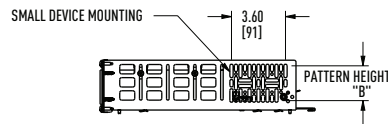

FEATURES

- Shelf face is specifically designed for the Sonos Amp
- Unique 'face-after' design allows for easy installation and switch out of components
- Includes lacing bars for cable management
- Includes clamping bars to keep Sonos Amps secure
- Patented Tool-free shelf assembly in seconds
- Add components and manage cables effectively using the patented universal mounting pattern
- Pop and twist rear stop brackets enable quick and fine adjustment of component positioning
- Fully ventilated ears and bottom promote cooling airflow
- Black brushed and anodized finish

WHAT GREAT SYSTEMS ARE BUILT ON.™

A brand of **legrand**

MA
Middle Atlantic Products

RSH + SONOS AMP

CUSTOM RACKSHELVES

PART #	DESCRIPTION	# OF RU	# OF SONOS AMPS
RSHA-SONOS-AMP2	2RU RSH shelf for (2) Sonos Amps with tool-free assembly. Faceplate, cable management and clamp bars included.	2	2 Units
RSHA-SONOS-AMP4	4RU RSH shelf for (4) Sonos Amps with tool-free assembly. Faceplate, cable management and clamp bars included.	4	4 Units
RSHA-SONOS-AMP6	5RU RSH shelf for (6) Sonos Amps with tool-free assembly. Faceplate, cable management and clamp bars included.	5	6 Units

NOTE(S):
 1) ALL DIMENSIONS IN FORMAT:
 INCHES [MILLIMETERS]
 2) BLACK BRUSHED AND ANODIZED FINISH
 3) SHOWN WITH SONOS MODEL # AMP INSTALLED

RSHA-SONOS-AMP2

RSHA-SONOS-AMP4

RSHA-SONOS-AMP6

MODEL NUMBER	RACK SPACES	HEIGHT	# OF SONOS AMPS	# OF LACER BARS "A"	PATTERN HEIGHT "B"
RSHA-SONOS-AMP2	2 RU	3.49 [89]	21	1	2.32 [59]
RSHA-SONOS-AMP4	4 RU	6.99 [178]	42	2	5.61 [142]
RSHA-SONOS-AMP6	5 RU	8.74 [222]	63	2	7.63 [194]