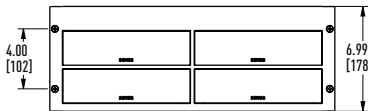

WHAT GREAT SYSTEMS ARE BUILT ON.™

A brand of **legrand**

MA
Middle Atlantic Products

RSH + SONOS AMP

CUSTOM RACKSHELVES

PART #	DESCRIPTION	# OF RU	# OF SONOS AMPS
RSHA-SONOS-AMP2	2RU RSH shelf for (2) Sonos Amps with tool-free assembly. Faceplate, cable management and clamp bars included.	2	2 Units
RSHA-SONOS-AMP4	4RU RSH shelf for (4) Sonos Amps with tool-free assembly. Faceplate, cable management and clamp bars included.	4	4 Units
RSHA-SONOS-AMP6	5RU RSH shelf for (6) Sonos Amps with tool-free assembly. Faceplate, cable management and clamp bars included.	5	6 Units

NOTE(S):
 1) ALL DIMENSIONS IN FORMAT:
 INCHES [MILLIMETERS]
 2) BLACK BRUSHED AND ANODIZED FINISH
 3) SHOWN WITH SONOS MODEL # AMP INSTALLED

RSHA-SONOS-AMP2

RSHA-SONOS-AMP4

RSHA-SONOS-AMP6

MODEL NUMBER	RACK SPACES	HEIGHT	# OF SONOS AMPS	# OF LACER BARS "A"	PATTERN HEIGHT "B"
RSHA-SONOS-AMP2	2 RU	3.49 [89]	21	1	2.32 [59]
RSHA-SONOS-AMP4	4 RU	6.99 [178]	42	2	5.61 [142]
RSHA-SONOS-AMP6	5 RU	8.74 [222]	63	2	7.63 [194]