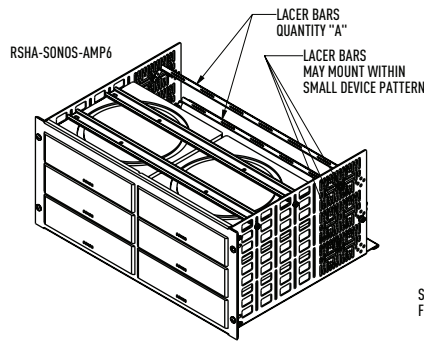

MODEL NUMBER	RACK SPACES	HEIGHT	# OF SONOS AMPS	# OF LACER BARS "A"	PATTERN HEIGHT "B"
RSHA-SONOS-AMP2	2 RU	3.49 [89]	21	1	2.32 [59]
RSHA-SONOS-AMP4	4 RU	6.99 [178]	42	2	5.61 [142]
RSHA-SONOS-AMP6	5 RU	8.74 [222]	63	2	7.63 [194]

CORPORATE HEADQUARTERS

300 Fairfield Road
Fairfield, NJ 07004, U.S.A.
Voice: 800-266-7225
Fax: 800-392-3955
International Voice: +1 973 839-1011
International Fax: +1 973 831-4982
middleatlantic.com

CANADA

113 Iber Road, Ottawa,
Ontario K2S 1E7
Voice: 888-766-9770
Fax: 888-599-5009
middleatlantic.ca

FACTORY DISTRIBUTION

USA: New Jersey • California • Illinois
Canada: Ontario

COMPLEMENTARY PRODUCTS

WHAT GREAT SYSTEMS ARE BUILT ON.™

A brand of **Legrand**