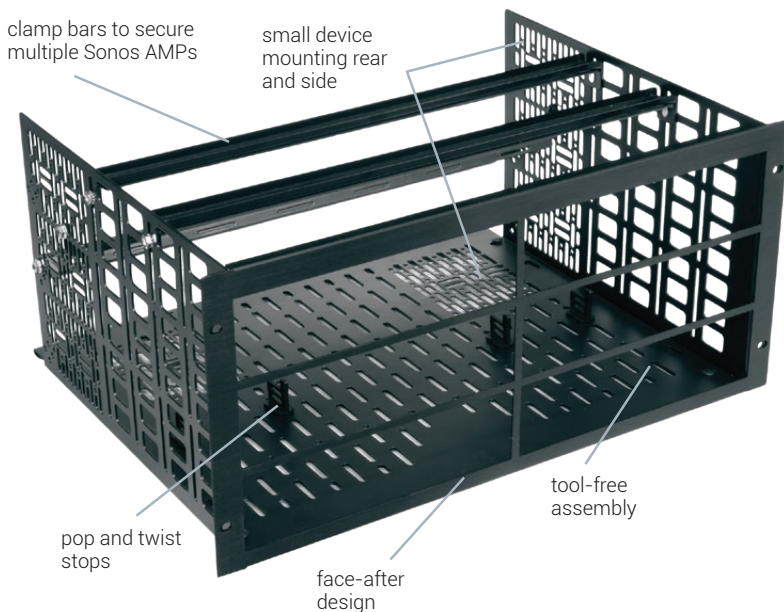

RSH + SONOS AMP

CUSTOM RACKSHELVES

These RSH shelves were designed in partnership with Sonos to provide you with the ultimate mounting solution. They come equipped with shelf mounted lacing bars for cable management, clamping bars to secure your Sonos Amps and an anodized faceplate, all in a single part #.

FEATURES

- Shelf face is specifically designed for the Sonos Amp
- Unique 'face-after' design allows for easy installation and switch out of components
- Includes lacing bars for cable management
- Includes clamping bars to keep Sonos Amps secure
- Patented Tool-free shelf assembly in seconds
- Add components and manage cables effectively using the patented universal mounting pattern
- Pop and twist rear stop brackets enable quick and fine adjustment of component positioning
- Fully ventilated ears and bottom promote cooling airflow
- Black brushed and anodized finish

WHAT GREAT SYSTEMS ARE BUILT ON.™

A brand of **legrand**

MA
Middle Atlantic Products

RSH + SONOS AMP

CUSTOM RACKSHELVES

PART #	DESCRIPTION	# OF RU	# OF SONOS AMPS
RSHA-SONOS-AMP2	2RU RSH shelf for (2) Sonos Amps with tool-free assembly. Faceplate, cable management and clamp bars included.	2	2 Units
RSHA-SONOS-AMP4	4RU RSH shelf for (4) Sonos Amps with tool-free assembly. Faceplate, cable management and clamp bars included.	4	4 Units
RSHA-SONOS-AMP6	5RU RSH shelf for (6) Sonos Amps with tool-free assembly. Faceplate, cable management and clamp bars included.	5	6 Units