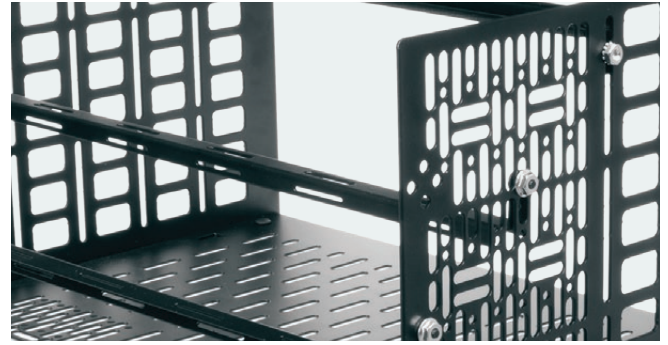

RSH + SONOS AMP

CUSTOM RACKSHELVES

These RSH shelves were designed in partnership with Sonos to provide you with the ultimate mounting solution. They come equipped with shelf mounted lacing bars for cable management, clamping bars to secure your Sonos Amps and an anodized faceplate, all in a single part #.

FEATURES

- Shelf face is specifically designed for the Sonos Amp
- Unique 'face-after' design allows for easy installation and switch out of components
- Includes lacing bars for cable management
- Includes clamping bars to keep Sonos Amps secure
- Patented Tool-free shelf assembly in seconds
- Add components and manage cables effectively using the patented universal mounting pattern
- Pop and twist rear stop brackets enable quick and fine adjustment of component positioning
- Fully ventilated ears and bottom promote cooling airflow
- Black brushed and anodized finish

WHAT GREAT SYSTEMS ARE BUILT ON.™

A brand of **legrand**

MA
Middle Atlantic Products

RSH + SONOS AMP

CUSTOM RACKSHELVES

PART #	DESCRIPTION	# OF RU	# OF SONOS AMPS
RSHA-SONOS-AMP2	2RU RSH shelf for (2) Sonos Amps with tool-free assembly. Faceplate, cable management and clamp bars included.	2	2 Units
RSHA-SONOS-AMP4	4RU RSH shelf for (4) Sonos Amps with tool-free assembly. Faceplate, cable management and clamp bars included.	4	4 Units
RSHA-SONOS-AMP6	5RU RSH shelf for (6) Sonos Amps with tool-free assembly. Faceplate, cable management and clamp bars included.	5	6 Units