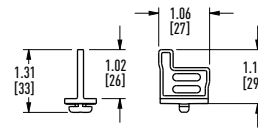

WHAT GREAT SYSTEMS ARE BUILT ON.™

A brand of **legrand**

MA
Middle Atlantic Products

RSH + SONOS AMP

CUSTOM RACKSHELVES

PART #	DESCRIPTION	# OF RU	# OF SONOS AMPS
RSHA-SONOS-AMP2	2RU RSH shelf for (2) Sonos Amps with tool-free assembly. Faceplate, cable management and clamp bars included.	2	2 Units
RSHA-SONOS-AMP4	4RU RSH shelf for (4) Sonos Amps with tool-free assembly. Faceplate, cable management and clamp bars included.	4	4 Units
RSHA-SONOS-AMP6	5RU RSH shelf for (6) Sonos Amps with tool-free assembly. Faceplate, cable management and clamp bars included.	5	6 Units

NOTE(S):
 1) ALL DIMENSIONS IN FORMAT:
 INCHES [MILLIMETERS]
 2) BLACK BRUSHED AND ANODIZED FINISH
 3) SHOWN WITH SONOS MODEL # AMP INSTALLED

RSHA-SONOS-AMP2

RSHA-SONOS-AMP4

RSHA-SONOS-AMP6

MODEL NUMBER	RACK SPACES	HEIGHT	# OF SONOS AMPS	# OF LACER BARS "A"	PATTERN HEIGHT "B"
RSHA-SONOS-AMP2	2 RU	3.49 [89]	21	1	2.32 [59]
RSHA-SONOS-AMP4	4 RU	6.99 [178]	42	2	5.61 [142]
RSHA-SONOS-AMP6	5 RU	8.74 [222]	63	2	7.63 [194]