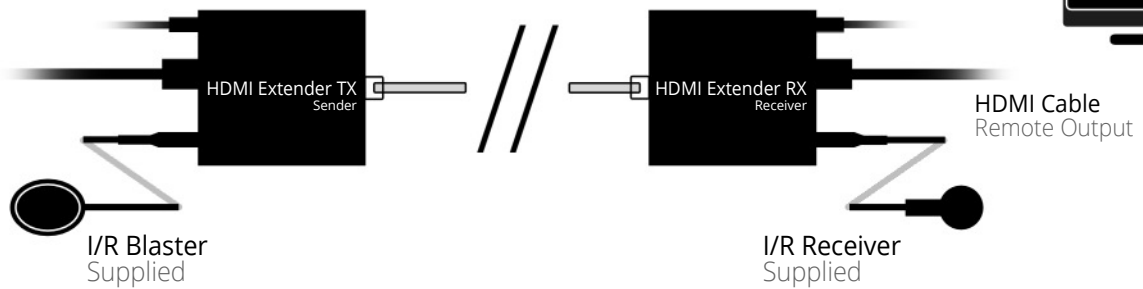

HDMI EXTENDERS

HDMI Over Ethernet Extender

The HD-EX3120 HDMI extender allows you to extend the distance of your HDMI signal up to 120m (394 feet) via a single Ethernet cable. The extender supports resolutions of up to 1080 at 60Hz, it also supports I/R pass through via the supplied adapters.

Source Device
Set-top box, console

HDMI Cable
Local Input

Power Supply Unit
Supplied (5v, 1 Amp)

One length of Ethernet Cable
Cat5e (100m) or Cat 6 (120m)

Power Supply Unit
Supplied (5v, 1 Amp)

Sink Device
HD TV, Projector

Connection Diagram

Features

- HDCP Compatible
- Supports IR passback
- Supports resolutions: 480i@60Hz, 480p@60Hz, 576i@50Hz, 576p@ 50Hz, 720p@50/60Hz, 1080i@50/60Hz and 1080p@50/60Hz
- Easy setup, plug and play