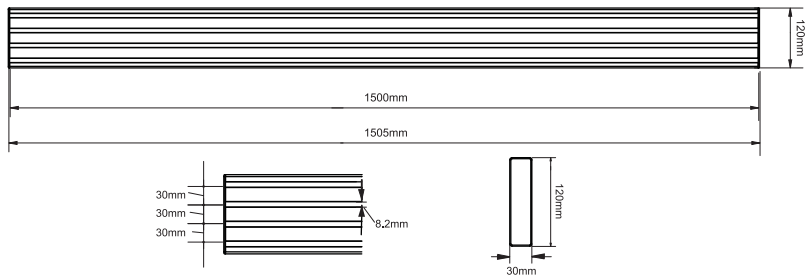

PRODUCT DIMENSIONS

THESE DIMENSIONS ARE INTENDED AS A GUIDE ONLY AND B-TECH ACCEPTS NO LIABILITY FOR THE ACCURACY OF THE INFORMATION

B-TECH AUDIO VIDEO MOUNTS

HEAD OFFICE

B-Tech International Limited

Bennett House, Long March, Daventry, Northants., NN11 4NR, UK

Email: info@btechavmounts.com

www.btechavmounts.com