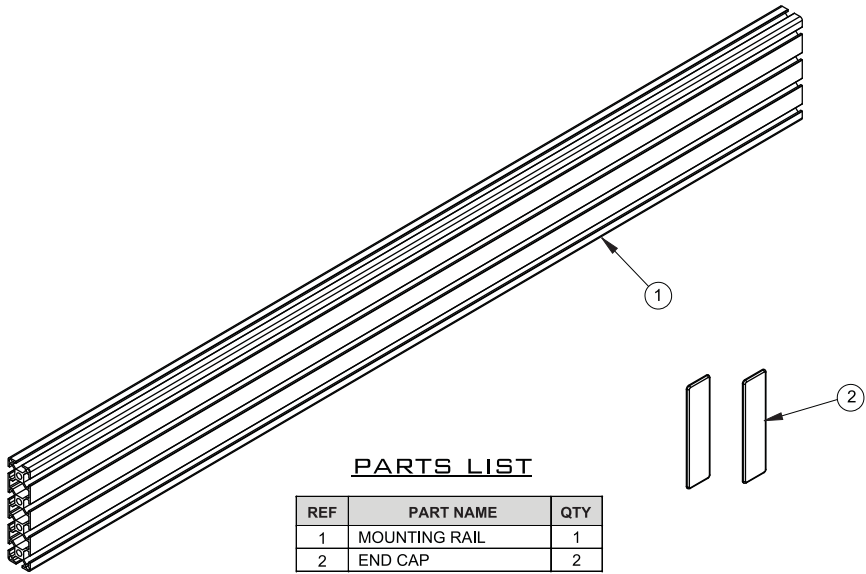

BT8390-150

HORIZONTAL MOUNTING RAIL

PARTS LIST

SYSTEM X™

This pack contains 1 Mounting Rail

PLEASE KEEP THIS FOR FUTURE REFERENCE

PARTS LIST

REF	PART NAME	QTY
1	MOUNTING RAIL	1
2	END CAP	2

Designed to work in conjunction with B-Tech's System X range