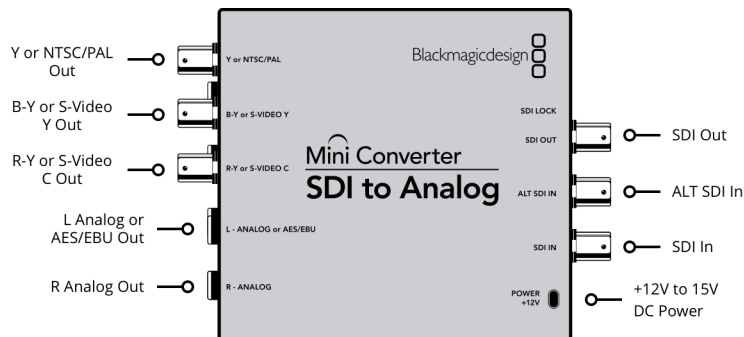

Mini Converter SDI to Analog

\$195

The perfect way to convert from SD and HD-SDI to analog component, s-video or NTSC/PAL composite. Mini Converter SDI to analog supports all SD and HD input formats up to 1080p30 and includes a down converter for when you need to convert from HD to standard definition analog formats such as s-video and composite. Audio can be de-embedded to balanced analog or AES/EBU. Mini Converter SDI to Analog is ideal for converting to older analog equipment when you don't need the extra cost of the 6G-SDI 4K model.

SDI Redundant Input

Automatically switches over if main SDI input is lost.

Multi Rate Support

Auto detection of SD, HD or 1.5G-SDI.

Updates and Configuration

USB

Reclocking

Yes