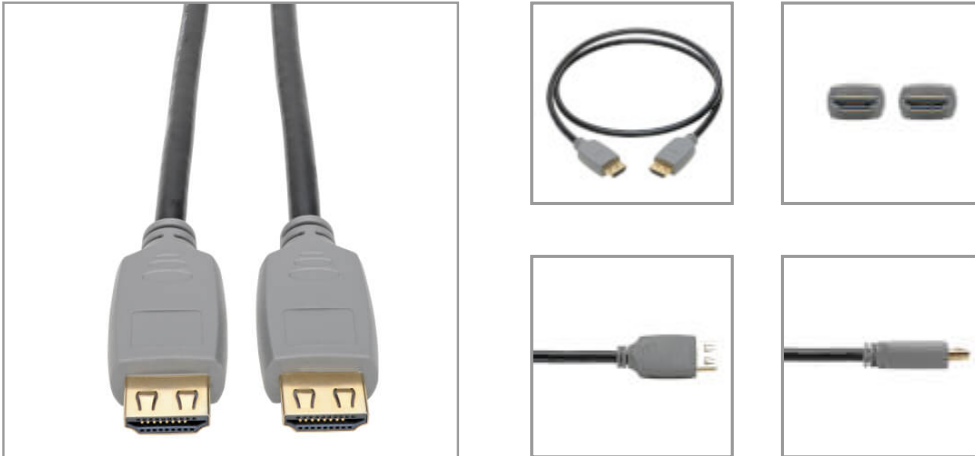

4K HDMI Cable (M/M) - 4K 60 Hz, 4:4:4, Gripping Connectors, Black, 3 ft.

MODEL NUMBER: P568-003-2A

4K HDMI cable connects your laptop or tablet to an HDTV, monitor or projector for crystal-clear 4K video with 4:4:4 color.

Features

4K HDMI Cable Connects Home Theater or Digital Signage Audio/Video Components

This 4K HDMI cable securely connects HDMI-enabled laptops, tablets, PCs, Blu-ray players, game consoles or satellite/cable TV boxes to HDTVs, HD monitors, projectors or home theater receivers. Gripping HDMI connectors on both ends help ensure components stay firmly attached to avoid viewing interruptions. The three-foot (0.9 meters) length helps reduce cable clutter and minimize the risk of tripping.

Enjoy the Clarity of 4K HDMI Video with Multi-Channel Audio and 4:4:4 Color

This 4K HDMI cable provides a pure digital connection that supports Ultra HD video resolutions up to 4K for crystal-clear picture and sound. It's compatible with HDCP 2.2 and is capable of carrying HDR (high dynamic range) signals. It also supports 4:4:4 chroma subsampling for top-level PC gaming or using your HDTV as a PC monitor. The cable is backward compatible with previous HDMI generations, allowing you to use it to connect lower-resolution components.

Specifications

OVERVIEW	
UPC Code	037332236739
Product Type	Passive Cable

Highlights

- Supports UHD resolutions up to 4K (4:4:4) for crystal-clear video
- High-grip HDMI plugs maintain constant A/V signal without accidental disconnections
- Carries High Dynamic Range (HDR) for richer contrast and expanded color accuracy
- 3 ft. length allows flexibility in placing devices, while avoiding cable clutter
- Plug-and-play operation with no software required for easy, immediate installation