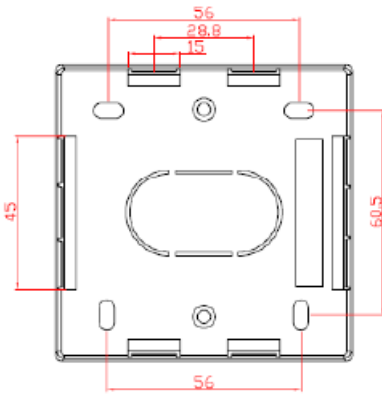

## White Single Gang Back Boxes

#### Dimensions:

- 86mm x 86mm x 27mm
- 86mm x 86mm x 32mm
- 86mm x 86mm x 37mm
- 86mm x 86mm x 42mm
- 86mm x 86mm x 45mm

### Ordering Information:

Part No.	Description
72 2653	White Single Gang Back Box 27mm Deep
72 2655	White Single Gang Back Box 32mm Deep
72 2654	White Single Gang Back Box 37mm Deep
72 2652	White Single Gang Back Box 42mm Deep
72 2650	White Single Gang Back Box 45mm Deep