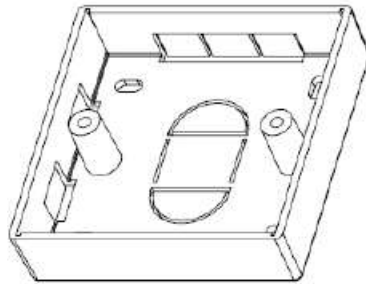

## White Single Gang Back Boxes

### FEATURES

- Manufactured in tough ABS
- Less Brittle than Traditional Electrical Back Boxes
- Selection of Mounting Holes for ease of installation
- Cable Entry knockouts on all sides and back of base for maximum flexibility

#### Dimensions:

- 86mm x 86mm x 27mm
- 86mm x 86mm x 32mm
- 86mm x 86mm x 37mm
- 86mm x 86mm x 42mm
- 86mm x 86mm x 45mm