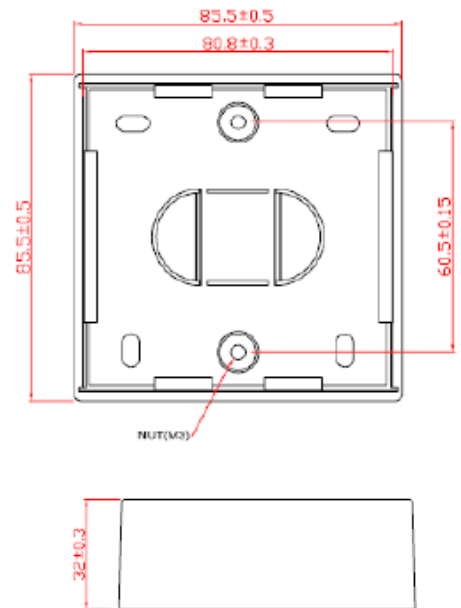

## White Single Gang Back Boxes

#### Dimensions:

- 86mm x 86mm x 27mm
- 86mm x 86mm x 32mm
- 86mm x 86mm x 37mm
- 86mm x 86mm x 42mm
- 86mm x 86mm x 45mm