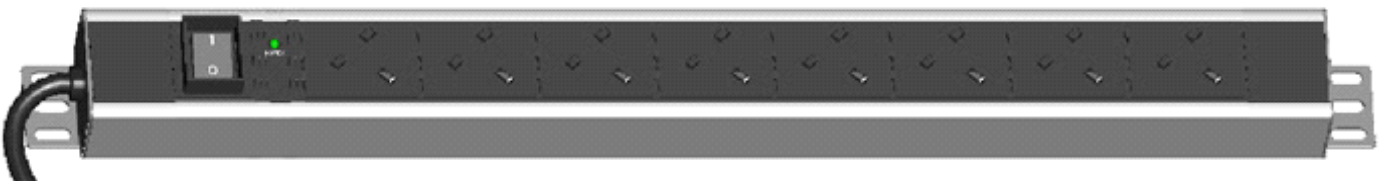

X UK BS1363 style sockets

X High quality, light weight aluminium housing

X Upto 12 sockets per unit

Features

- UK BS1363 style sockets
- LED indicated unit power
- Choose from vertical and horizontal mounting options
- CE compliant, ROHS compliant
- 3 metre input lead terminated with 10 Amp IEC 60320 C14 plug
- High quality, light weight aluminium housing
- Upto 12 sockets per unit
- 250 volt AC, 50/60Hz Rating
- External earth facility

Product Overview

The Excel range of power distribution units are designed for installation and use within 19" networking cabinets and enclosures. Each unit comprises a high quality aluminium extruded housing into which are loaded up to 12 sockets. In this particular range each socket is UK style, manufactured in accordance with the BS1363 standard, the 3 metre input lead is terminated with a 10 Amp rated IEC 60320 C14 plug.

Product Drawing

Part Number 555-251, 8 way vertical mounting unit with shrouded rocker switch and LED power indicator. Fitted with 3m IEC 60320 C14 power lead.

Master power switch and indicator

IEC 60320 C14 Input Plug

Product Specification

Socket Type	BS1363 (UK) Style
Input Plug	IEC 60320 C14 Plug (10A)
Power Lead Length	3 metres

Model	Orientation	No. of Sockets	45° Socket	90° Socket	Master Switch	IEC 60320 C14	Max Power	Cable Entry
555-250	Horizontal	6		•	•	•	2500 W	Left
555-251	Vertical	8	•		•	•	2500 W	Bottom
555-252	Vertical	10	•		•	•	2500 W	Bottom
555-253	Vertical	12	•		•	•	2500 W	Bottom