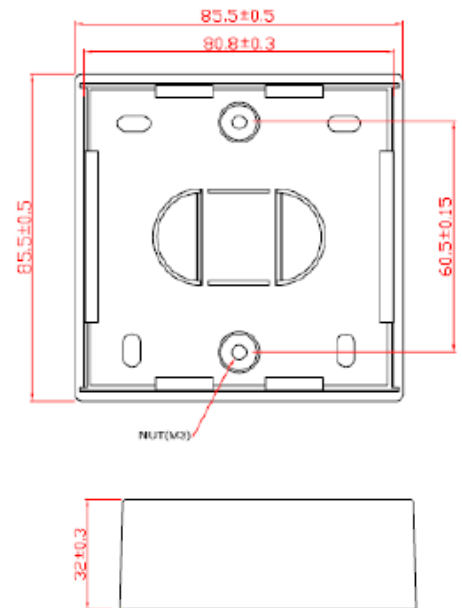

## White Single Gang Back Boxes

#### Dimensions:

86mm x 86mm x 27mm  
 86mm x 86mm x 32mm  
 86mm x 86mm x 37mm  
 86mm x 86mm x 42mm  
 86mm x 86mm x 45mm

### Ordering Information:

Part No.	Description
72 2653	White Single Gang Back Box 27mm Deep
72 2655	White Single Gang Back Box 32mm Deep
72 2654	White Single Gang Back Box 37mm Deep
72 2652	White Single Gang Back Box 42mm Deep
72 2650	White Single Gang Back Box 45mm Deep