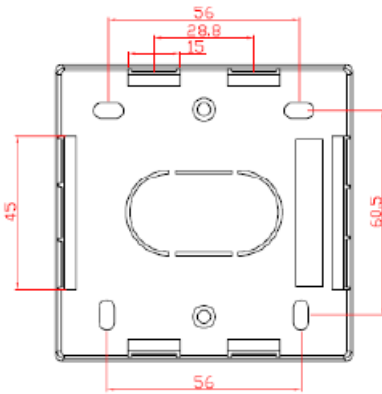

## White Single Gang Back Boxes

#### Dimensions:

86mm x 86mm x 27mm  
 86mm x 86mm x 32mm  
 86mm x 86mm x 37mm  
 86mm x 86mm x 42mm  
 86mm x 86mm x 45mm

### Ordering Information:

Part No.	Description
72 2653	White Single Gang Back Box 27mm Deep
72 2655	White Single Gang Back Box 32mm Deep
72 2654	White Single Gang Back Box 37mm Deep
72 2652	White Single Gang Back Box 42mm Deep
72 2650	White Single Gang Back Box 45mm Deep