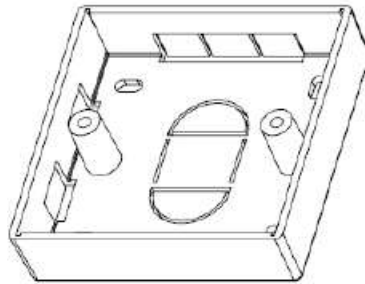

## White Single Gang Back Boxes

### FEATURES

- Manufactured in tough ABS
- Less Brittle than Traditional Electrical Back Boxes
- Selection of Mounting Holes for ease of installation
- Cable Entry knockouts on all sides and back of base for maximum flexibility

#### Dimensions:

86mm x 86mm x 27mm  
 86mm x 86mm x 32mm  
 86mm x 86mm x 37mm  
 86mm x 86mm x 42mm  
 86mm x 86mm x 45mm