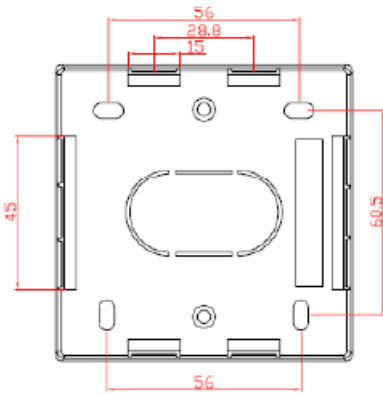

White Single Gang Back Boxes

FEATURES

- Manufactured in tough ABS
- Less Brittle than Traditional Electrical Back Boxes
- Selection of Mounting Holes for ease of installation
- Cable Entry knockouts on all sides and back of base for maximum flexibility

Dimensions:

86mm x 86mm x 27mm
 86mm x 86mm x 32mm
 86mm x 86mm x 37mm
 86mm x 86mm x 42mm
 86mm x 86mm x 45mm

Ordering Information:

Part No.	Description
72 2653	White Single Gang Back Box 27mm Deep
72 2655	White Single Gang Back Box 32mm Deep
72 2654	White Single Gang Back Box 37mm Deep
72 2652	White Single Gang Back Box 42mm Deep
72 2650	White Single Gang Back Box 45mm Deep