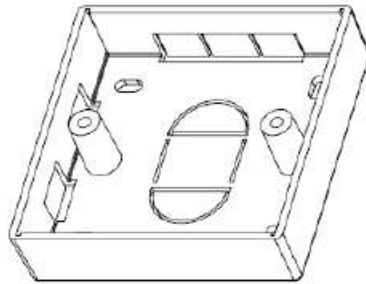

White Single Gang Back Boxes

FEATURES

- Manufactured in tough ABS
- Less Brittle than Traditional Electrical Back Boxes
- Selection of Mounting Holes for ease of installation
- Cable Entry knockouts on all sides and back of base for maximum flexibility

Dimensions:

86mm x 86mm x 27mm
 86mm x 86mm x 32mm
 86mm x 86mm x 37mm
 86mm x 86mm x 42mm
 86mm x 86mm x 45mm

Ordering Information:

Part No.	Description
72 2653	White Single Gang Back Box 27mm Deep
72 2655	White Single Gang Back Box 32mm Deep
72 2654	White Single Gang Back Box 37mm Deep
72 2652	White Single Gang Back Box 42mm Deep
72 2650	White Single Gang Back Box 45mm Deep