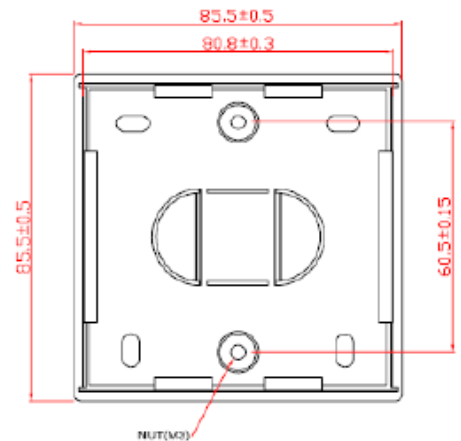

White Single Gang Back Boxes

FEATURES

- Manufactured in tough ABS
- Less Brittle than Traditional Electrical Back Boxes
- Selection of Mounting Holes for ease of installation
- Cable Entry knockouts on all sides and back of base for maximum flexibility

Dimensions:

86mm x 86mm x 27mm
 86mm x 86mm x 32mm
 86mm x 86mm x 37mm
 86mm x 86mm x 42mm
 86mm x 86mm x 45mm

Ordering Information:

Part No.	Description
72 2653	White Single Gang Back Box 27mm Deep
72 2655	White Single Gang Back Box 32mm Deep
72 2654	White Single Gang Back Box 37mm Deep
72 2652	White Single Gang Back Box 42mm Deep
72 2650	White Single Gang Back Box 45mm Deep