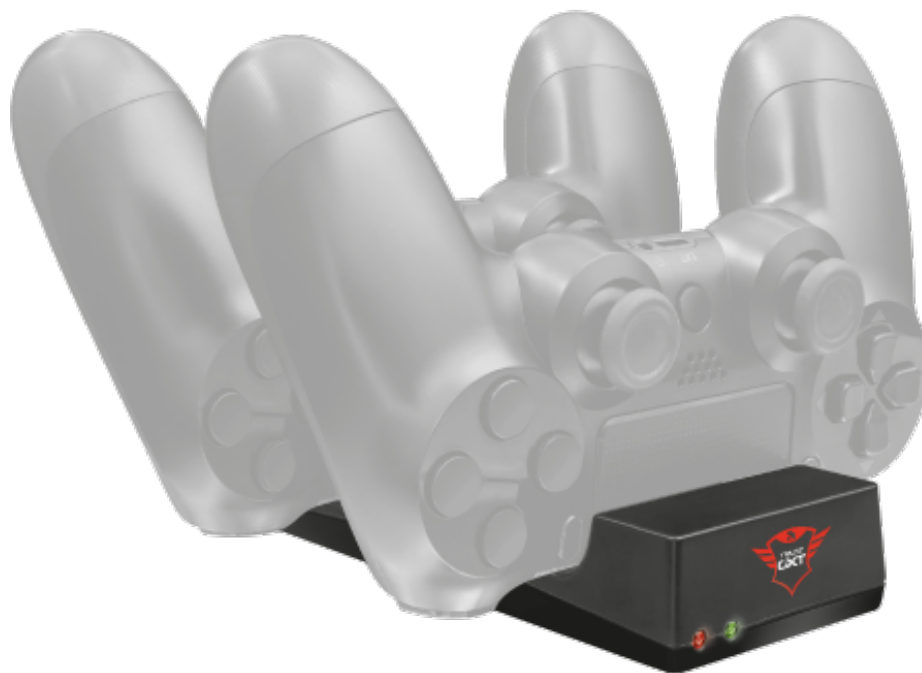

GXT 235 Duo Charging Dock for PS4

Easy accessible dock to charge up to 2 original game controllers at the same time

Key features

- ✓ Charge up to 2 original game controllers at the same time
- ✓ Powered by console's USB port*
- ✓ Store and charge your game controllers in one place
- ✓ Charging indicator to show charge status
- ✓ *Console needs to be powered on or in standby mode

More information

Item number: 21681

Product link: www.trust.com/21681

EAN code: 8713439216813

High resolution images: www.trust.com/21681/materials