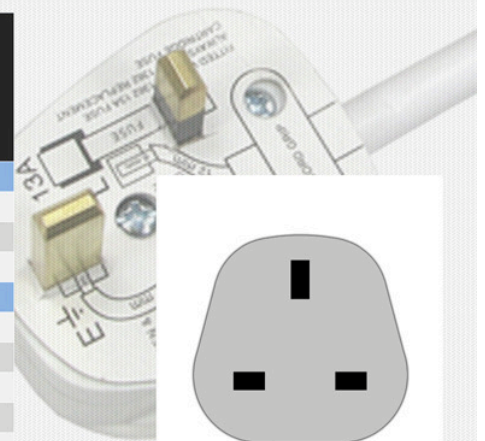

POWER BLOCKS

2~6 Way Power Extension Blocks

The NEWLink power extension blocks are perfect for home and office use and have a 2, 3, 5 or 10 metre cable to provide power to work stations and any home or office equipment that uses a standard UK plug.

CODE	# SOCKETS	SWITCHED	SURGE PROTECTION	CABLE LENGTH	DESCRIPTION
TWO SOCKETS					
RB-02M02SPD	2	NO	YES	2 MTR	POWER STRIP
RB-03M02SPD	2	NO	YES	3 MTR	POWER STRIP
RB-10M02SPD	2	NO	YES	10 MTR	POWER STRIP
FOUR SOCKETS					
RB-02M04D	4	NO	NO	2 MTR	POWER STRIP
RB-02M04SPD	4	NO	YES	2 MTR	POWER STRIP
RB-02-4GANGSWD	4	YES	YES	2 MTR	SWITCHED POWER STRIP
RB-03-4GANGSWD	4	NO	YES	3 MTR	SWITCHED POWER STRIP
RB-05M04SPD	4	NO	YES	5 MTR	POWER STRIP
RB-05-4GANGSWD	4	YES	YES	5 MTR	SWITCHED POWER STRIP
RB-10-4GANGSWD	4	YES	YES	10 MTR	SWITCHED POWER STRIP
SIX SOCKETS					
RB-02M06SPD	6	NO	YES	2 MTR	POWER STRIP
RB-02-6GANGSWD	6	YES	YES	2 MTR	SWITCHED POWER STRIP
RB-03-6GANGSWD	6	YES	YES	3 MTR	SWITCHED POWER STRIP
RB-05M06SPD	6	NO	YES	5 MTR	POWER STRIP
RB-05-6GANGSWD	6	YES	YES	5 MTR	SWITCHED POWER STRIP
RB-10-6GANGSWD	6	YES	YES	10 MTR	SWITCHED POWER STRIP