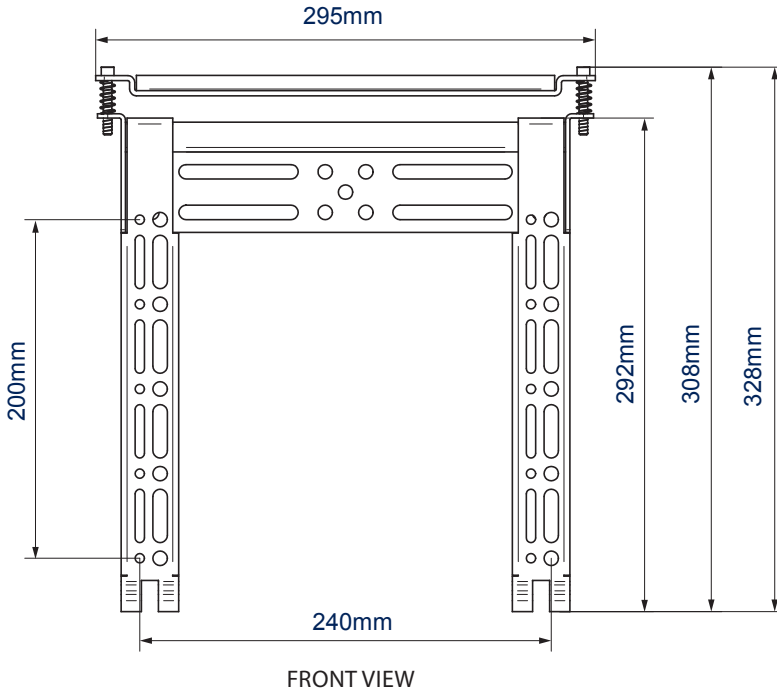

PACKING INFORMATION

COLOUR:	ORDER REF:	EAN CODE:	MASTER CARTON QTY:	INNER CARTON QTY:	MASTER CARTON WEIGHT:	MASTER CARTON CUBE:
Black	BT8200/B	5019318082009	8	2	14.90kg	0.041cbm