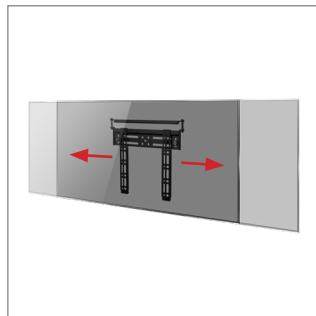

Post installation screen alignment for perfect positioning every time