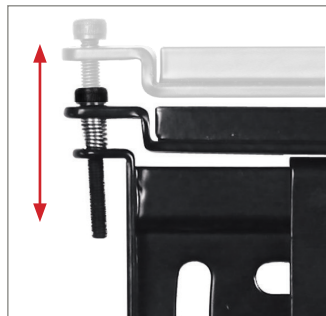

'Torsion-Lock' security helps prevent un-authorized removal of the screen