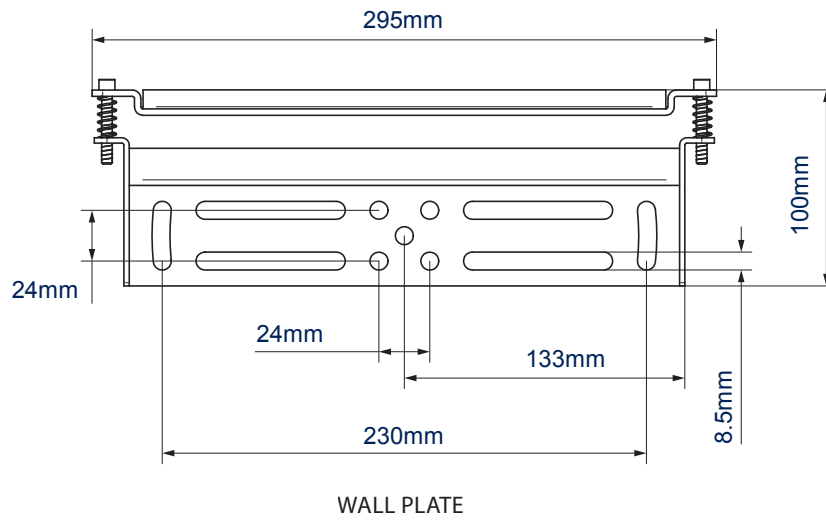

PACKING INFORMATION

COLOUR:	ORDER REF:	EAN CODE:	MASTER CARTON QTY:	INNER CARTON QTY:	MASTER CARTON WEIGHT:	MASTER CARTON CUBE:
Black	BT8200/B	5019318082009	8	2	14.90kg	0.041cbm