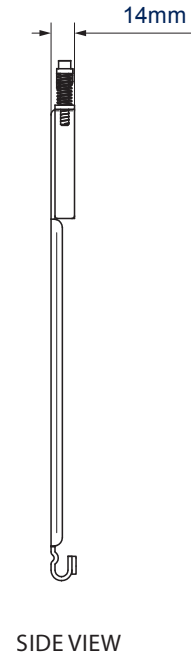

PACKING INFORMATION

COLOUR:	ORDER REF:	EAN CODE:	MASTER CARTON QTY:	INNER CARTON QTY:	MASTER CARTON WEIGHT:	MASTER CARTON CUBE:
Black	BT8200/B	5019318082009	8	2	14.90kg	0.041cbm