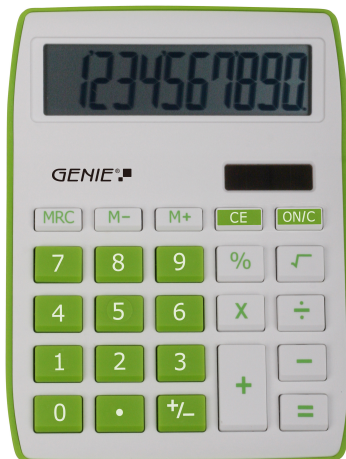

GENIE 840 Serie

Name:	GENIE 840 B	GENIE 840 S	GENIE 840 G	GENIE 840 P
Article-No.	12260	12262	12266	12264
Colour:	blue	silver	green	pink
EAN-No.	4015468122603	4015468122627	4015468122665	4015468122641
VE:	5 pcs.	5 pcs.	5 pcs.	5 pcs.
VE-EAN:	4015468122610	4015468122634	4015468122672	4015468122658

Product - Description:

- Compact desktop calculator with large, angled, 10-digit display
- Fresh, colourful design, high quality finish
- Keyboard: easy-to-use and to-clean plastic keys
- Power supply: Dual-Power (solar power with sufficient light and immediate switch-over to battery operation with too little light) / Battery included
- Functions: Basic Calculations [+] [-] [x] [/], Root Calculation [$\sqrt{\quad}$], Percentage [%], 4 Button Memory [M +] [M-] [MR] [MC]
- Dimension: 10,6 x 13,9 x 2,9 cm
- Weight: 81 g