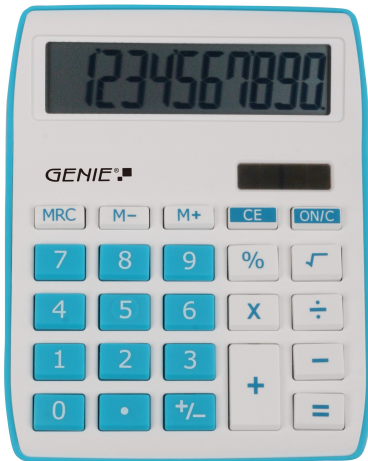

GENIE 840 Serie

Name:	GENIE 840 B	GENIE 840 S	GENIE 840 G	GENIE 840 P
Article-No.	12260	12262	12266	12264
Colour:	blue	silver	green	pink
EAN-No.	4015468122603	4015468122627	4015468122665	4015468122641
VE:	5 pcs.	5 pcs.	5 pcs.	5 pcs.
VE-EAN:	4015468122610	4015468122634	4015468122672	4015468122658

Product - Description:

- Compact desktop calculator with large, angled, 10-digit display
- Fresh, colourful design, high quality finish
- Keyboard: easy-to-use and to-clean plastic keys
- Power supply: Dual-Power (solar power with sufficient light and immediate switch-over to battery operation with too little light) / Battery included
- Functions: Basic Calculations [+] [-] [x] [/], Root Calculation [$\sqrt{\quad}$], Percentage [%], 4 Button Memory [M +] [M-] [MR] [MC]
- Dimension: 10,6 x 13,9 x 2,9 cm
- Weight: 81 g