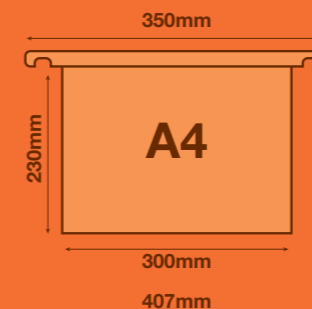

Available in A4 & Foolscap

A4

Foolscap

15mm Capacity
150 sheets

30mm Capacity
300 sheets

50mm Capacity
500 sheets

→ LATERAL FILES

A great space saving filing system for businesses with high volume storage.