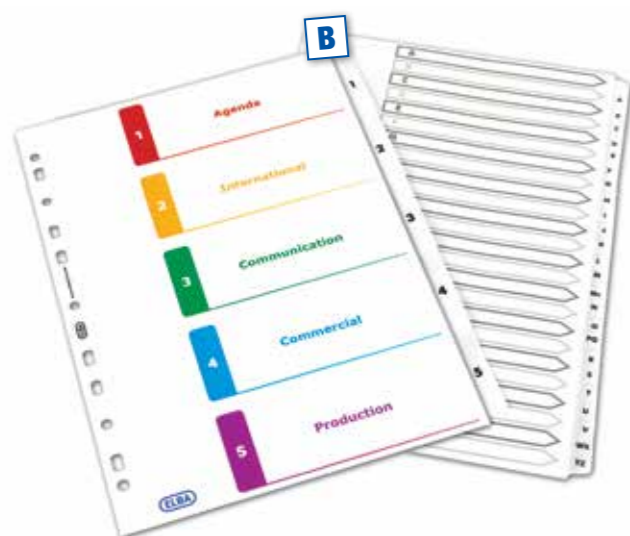

B Elba White with Plastic Coated Tabs

- » White card 170gsm indices with plastic coated tabs and reinforced spine.
- » Printed back and front to allow quick and easy identification.
- » Index sheet can be personalised for FREE using www.elbaprint.com.

SAP Code	Type	Carton	Selling Unit
A5			
100080810	1-10	Pack 20	1
A4			
400021448	5 Part	Pack 20	1
100204623	1-5	Pack 20	1
100204615	1-10	Pack 20	1
100204617	1-12	Pack 20	1
100204618	1-15	Pack 20	1
100204619	1-20	Pack 20	1
400007524	1-25	Pack 20	1
100204621	1-31	Pack 20	1
100080813	1-50	Pack 10	1
100080811	1-100	Pack 5	1
100204596	A-Z (20)	Pack 20	1
100204613	Jan-Dec	Pack 20	1
A3			
400008095	Landscape 1-10 Part	Pack 10	1