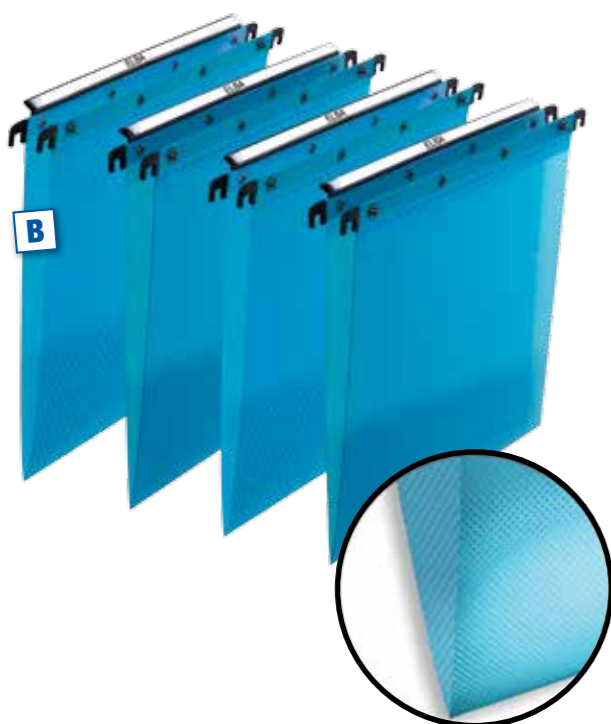

A Elba Polypro Ultimate® Suspension Files

- » Life time guarantee.
- » Made from 0.5mm polypropylene material with reinforced ridged base.
- » Flat steel metal bars with press stud linking system prevents misfiling.
- » Full length adjustable label holder.
- » A4 & Foolscap
- » Product can be personalised for FREE using www.elbaprint.com

SAP Code	Colour	Carton	Selling Unit
A4 30mm Base			
100330377	Blue	1	Pack 10
100330387	Red	1	Pack 10
100330396	Black	1	Pack 10
A4 80mm Base			
100330379	Blue	1	Pack 10
Foolscap V Base			
100330370	Blue	1	Pack 25
100330373	Red	1	Pack 25
Foolscap 30mm Base			
100330415	Blue	1	Pack 10
100330374	Red	1	Pack 25
100333171	Green	1	Pack 25
100330371	Blue	1	Pack 25
100330372	Black	1	Pack 25
Foolscap 50mm Base			
100330416	Blue	1	Pack 10
Foolscap 80mm Base			
100330417	Blue	1	Pack 10

B Elba PP Design® Translucent Vertical Suspension Files

- » 10 year guarantee.
- » Made from 0.5mm translucent polypropylene material with reinforced ridged base.
- » Flat steel metal bars with press stud linking system.
- » Full length adjustable label holder.
- » Product can be personalised for FREE using www.elbaprint.com
- » A4 V Base.

SAP Code	Colour	Carton	Selling Unit
100330382	Blue	1	Pack 10

A Elba Ultimate® Verticfile Suspension Files

- » Life time guarantee.
- » Made from 100% pulp 240gsm manilla, reinforced with cotton fibres for maximum resistance.
- » Metal clenched bar runners with plastic tips for a smooth sliding action.
- » Complete with tabs and inserts.
- » A4 & Foolscap
- » Product can be personalised for FREE using www.elbaprint.com

SAP Code	Colour	Carton	Selling Unit
A4 V Base			
100331251	Green	1	Pack 50
Foolscap V Base			
100331250	Green	1	Pack 50
100331115	Blue	1	Pack 50
100331118	Red	1	Pack 50
100331120	Green	1	Pack 25
Foolscap 30mm			
100331114	Green	1	Pack 50
100333166	Blue	1	Pack 50
100333167	Red	1	Pack 50