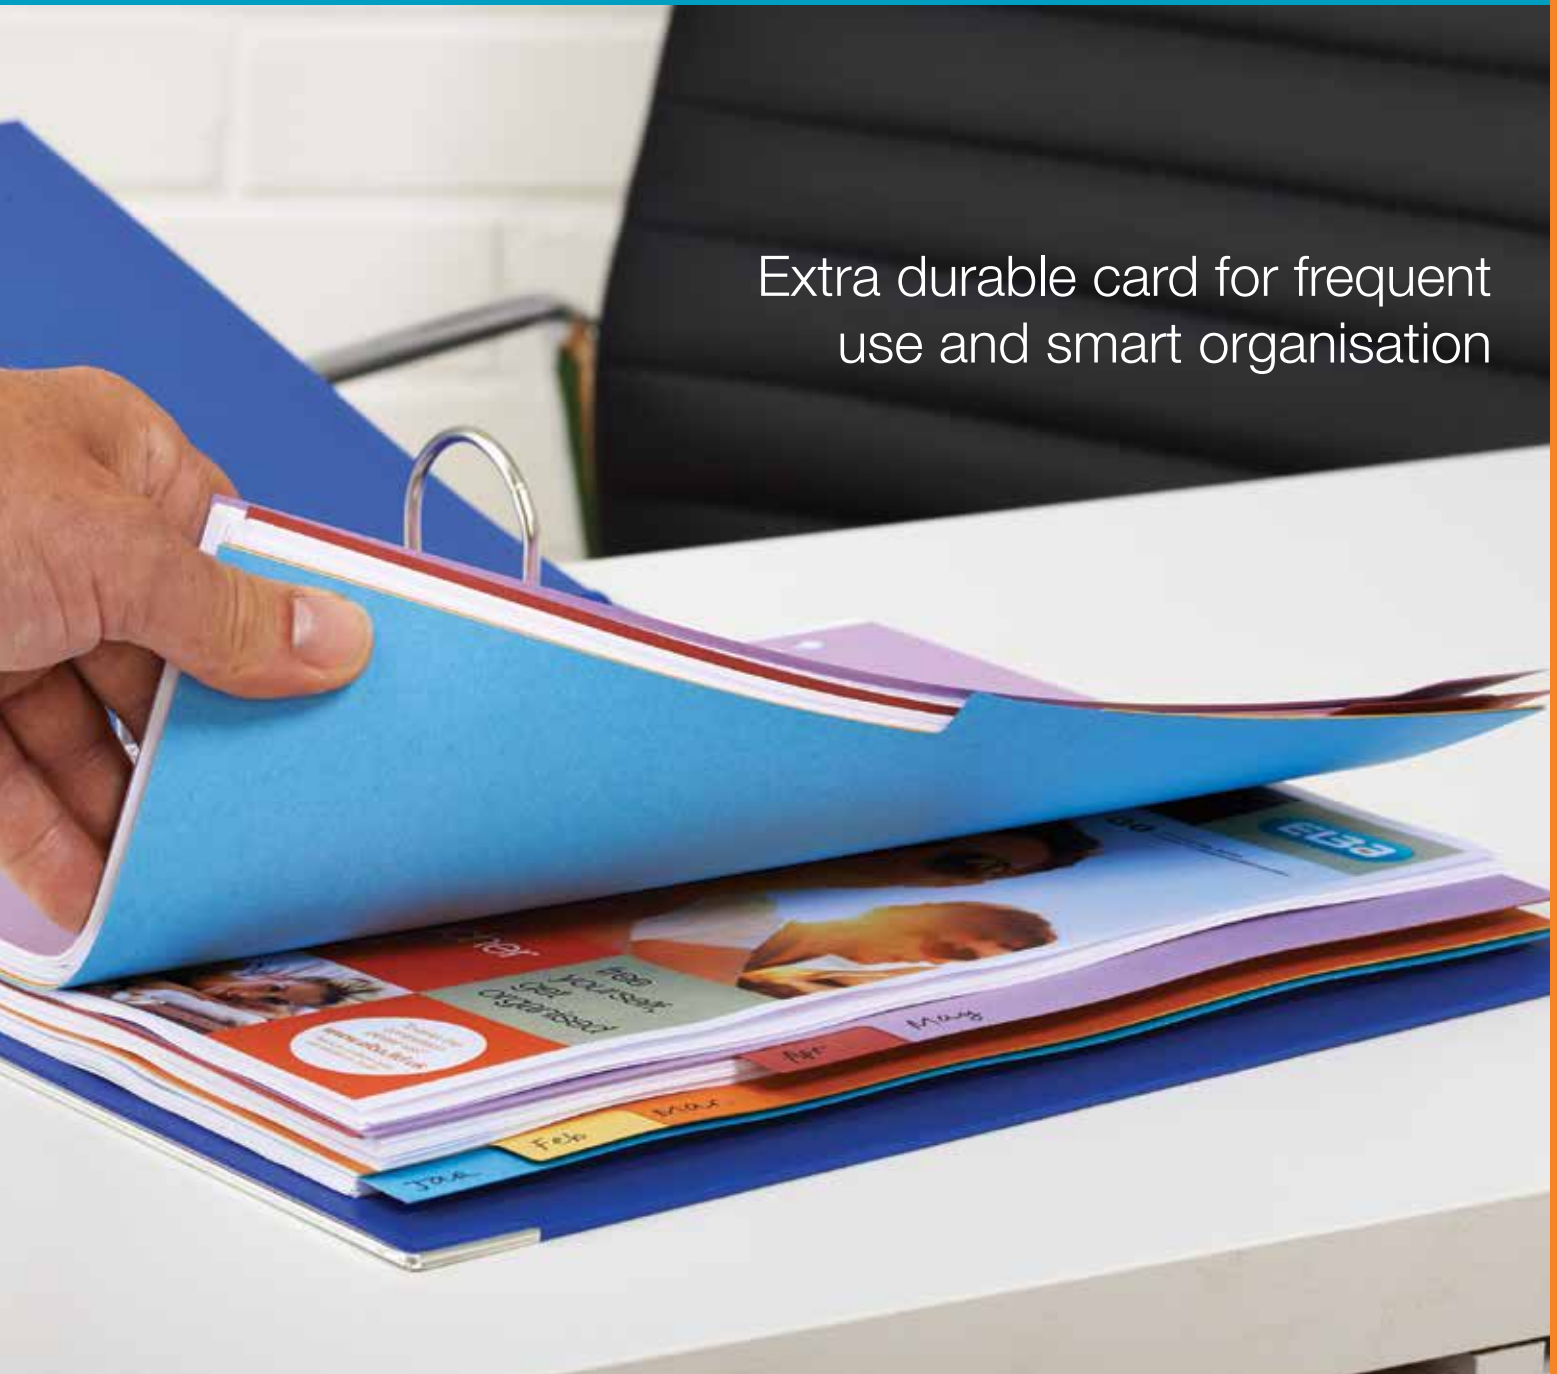

see our  
**facebook** page  
for the latest news  
and competitions

 [facebook.com/ElbaUK](https://www.facebook.com/ElbaUK)

Extra durable card for frequent  
use and smart organisation

Hamelin Brands Ltd  
Kings Warren Business Park  
Red Lodge  
Suffolk  
IP28 8WG  
T: 01638 554500