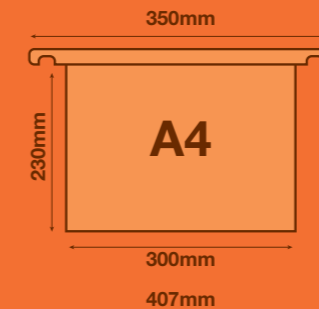

Available in A4 & Foolscap

15mm Capacity  
150 sheets

30mm Capacity  
300 sheets

50mm Capacity  
500 sheets

→ LATERAL FILES

A great space saving filing system for businesses with high volume storage.

Available in:  
330mm bar width folder 330 x 280mm  
275mm bar width folder 275 x 280mm