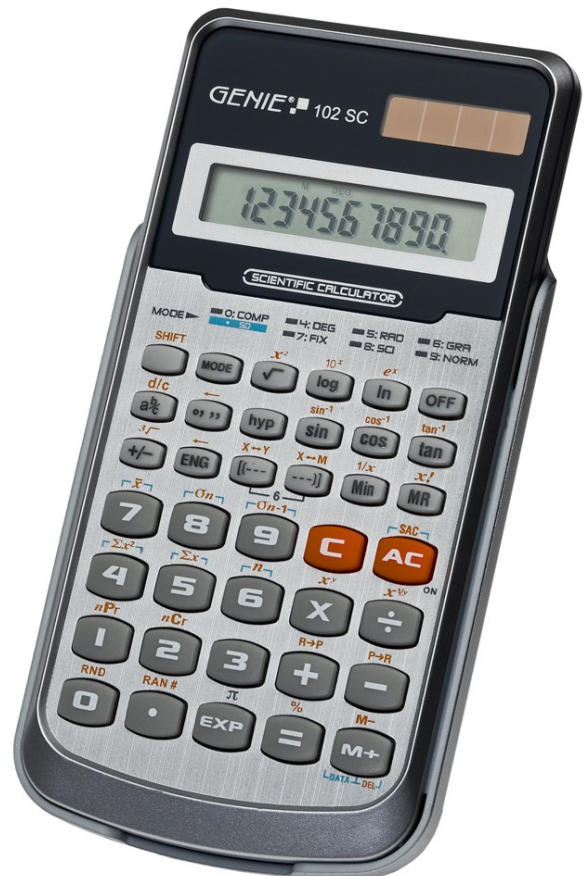

## School calculator GENIE 102 SC

- Scientific calculator: perfect for school, studies and profession
- Inclusive solid hardcover
- Powered by battery and solar

Art. No.: 11262  
 EAN: 4015468 11262 8  
 VE: 10 pieces  
 VE-EAN: 4015468 11263 5

### Brief Product Description:

- Solid school calculator with a modern design
- In line with the known school specifications
- 139 functions
- Dual-Power (Solar- and Battery powered)
- 10-digit display with 2 exponents
- Inclusive protection cover
- Plastic surface in classy, brush finished aluminium visual appearance
- Functions inter alia:
  - SCI/FIX/NORM-Function
  - Trigonometric functions ( sin, cos, tan)
  - Percentage calculation
  - 18 bracket level
  - Accumulating memory
  - Hyperbolic and inverse hyperbolic functions
  - Fractional arithmetic
  - Random number generator
  - +/- key
  - Calculation sexagesimal in decimal (+ inverse)
  - Calculation in centesimal degrees (gon, degrees) and radian measure
  - Calculation of polar coordinates in rectangular coordinates and inverse
- dimensions: approx. 15,5 x 8 x 1,5 cm