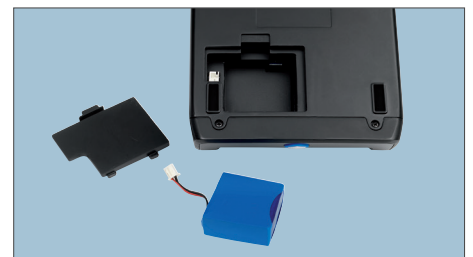

SAFESCAN LB-105 RECHARGEABLE BATTERY

Use your Safescan 135i, 155i & 165i anywhere you need to check for counterfeit banknotes. With this rechargeable lithium battery, you can get up to 30 hours of operation without having to plug in a power adapter. Ideal for portable use and any situation where you may not have instant access to a power outlet, or where uninterrupted power supply may be an issue.

- Suitable for Safescan 135i, 145ix, 155i & 165i
- Rechargeable lithium battery
- Lasts up to 30 hours
- Power 10.8V/600mA
- Dimensions: 37 x 16 x 38mm
- Weight: 48 gr

LASTS UP TO 30 HOURS

SUITABLE FOR SAFESCAN 135i, 145IX, 155i & 165i

IDEAL FOR PORTABLE USE

TECHNICAL SPECIFICATIONS

- Rechargeable battery Lithium 10.8V/600mAh
- Dimensions product (lxwxh) 37 x 16 x 38 mm
- Weight product 48 gr
- Dimensions retailbox (lxwxh) 84 x 30 x 140 mm
- Certifications / compliances CE, RoHS, REACH

COUNTERFEIT DETECTORS

Brand: **Safescan**
Model: **LB-105**
Colour: **Blue**
Article: **112-0410**
EAN: **8717496332899**

PACKAGE CONTENTS

- Safescan LB-105 Rechargeable battery