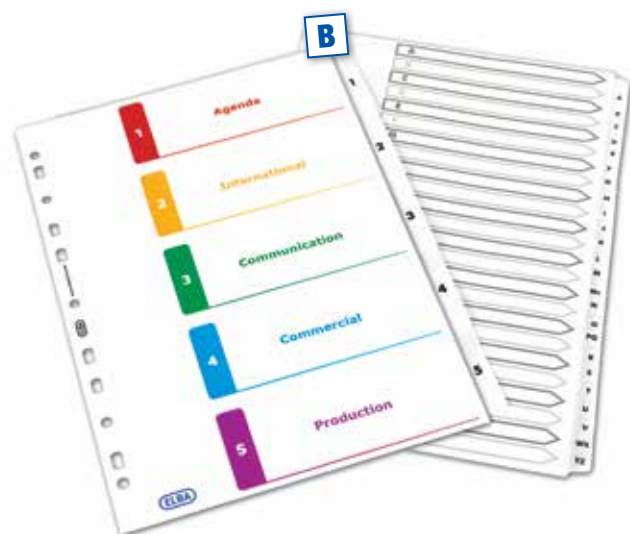

B Elba School life

- » Bright coloured dividers on strong board with re-writable plastic coated tabs.
- » Perfect complimentary dividers to the School Life range.

SAP Code	Type	Carton	Selling Unit
A4			
400019444	10 Part	Pack 25	1

B Elba White with Plastic Coated Tabs

- » White card 170gsm indices with plastic coated tabs and reinforced spine.
- » Printed back and front to allow quick and easy identification.
- » Index sheet can be personalised for FREE using www.elbaprint.com.

SAP Code	Type	Carton	Selling Unit
A5			
100080810	1-10	Pack 20	1
A4			
400021448	5 Part	Pack 20	1
100204623	1-5	Pack 20	1
100204615	1-10	Pack 20	1
100204617	1-12	Pack 20	1
100204618	1-15	Pack 20	1
100204619	1-20	Pack 20	1
400007524	1-25	Pack 20	1
100204621	1-31	Pack 20	1
100080813	1-50	Pack 10	1
100080811	1-100	Pack 5	1
100204596	A-Z (20)	Pack 20	1
100204613	Jan-Dec	Pack 20	1
A3			
400008095	Landscape 1-10 Part	Pack 10	1

Plastic

C Elba Coloured Polypropylene

- » Attractive indices & dividers made from strong 120 micron resistant polypropylene.
- » Tough, durable and can be wiped clean.
- » Available in A4.
- » Index sheet can be personalised for FREE using www.elbaprint.com.

SAP Code	Type	Carton	Selling Unit
A4			
100205075	5 Part	Pack 25	1
100205063	10 Part	Pack 25	1
100204800	1-5	Pack 25	1
100204724	A-Z (20 Parts)	Pack 25	1