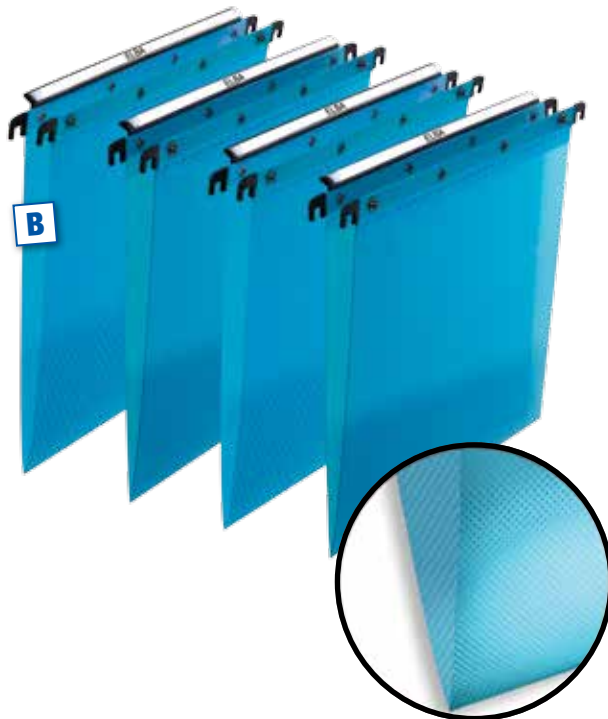

A Elba Polypro Ultimate® Suspension Files

- » Life time guarantee.
- » Made from 0.5mm polypropylene material with reinforced ridged base.
- » Flat steel metal bars with press stud linking system prevents misfiling.
- » Full length adjustable label holder.
- » A4 & Foolscap
- » Product can be personalised for FREE using www.elbaprint.com

SAP Code	Colour	Carton	Selling Unit
A4 30mm Base			
100330377	Blue	1	Pack 10
100330387	Red	1	Pack 10
100330396	Black	1	Pack 10
A4 80mm Base			
100330379	Blue	1	Pack 10
Foolscap V Base			
100330370	Blue	1	Pack 25
100330373	Red	1	Pack 25
Foolscap 30mm Base			
100330415	Blue	1	Pack 10
100330374	Red	1	Pack 25
100333171	Green	1	Pack 25
100330371	Blue	1	Pack 25
100330372	Black	1	Pack 25
Foolscap 50mm Base			
100330416	Blue	1	Pack 10
Foolscap 80mm Base			
100330417	Blue	1	Pack 10

B Elba PP Design® Translucent Vertical Suspension Files

- » 10 year guarantee.
- » Made from 0.5mm translucent polypropylene material with reinforced ridged base.
- » Flat steel metal bars with press stud linking system.
- » Full length adjustable label holder.
- » Product can be personalised for FREE using www.elbaprint.com
- » A4 V Base.

SAP Code	Colour	Carton	Selling Unit
100330382	Blue	1	Pack 10

A Elba Ultimate® Verticfile Suspension Files

- » Life time guarantee.
- » Made from 100% pulp 240gsm manilla, reinforced with cotton fibres for maximum resistance.
- » Metal clenched bar runners with plastic tips for a smooth sliding action.
- » Complete with tabs and inserts.
- » A4 & Foolscap
- » Product can be personalised for FREE using www.elbaprint.com

SAP Code	Colour	Carton	Selling Unit
A4 V Base			
100331251	Green	1	Pack 50
Foolscap V Base			
100331250	Green	1	Pack 50
100331115	Blue	1	Pack 50
100331118	Red	1	Pack 50
100331120	Green	1	Pack 25
Foolscap 30mm			
100331114	Green	1	Pack 50
100333166	Blue	1	Pack 50
100333167	Red	1	Pack 50