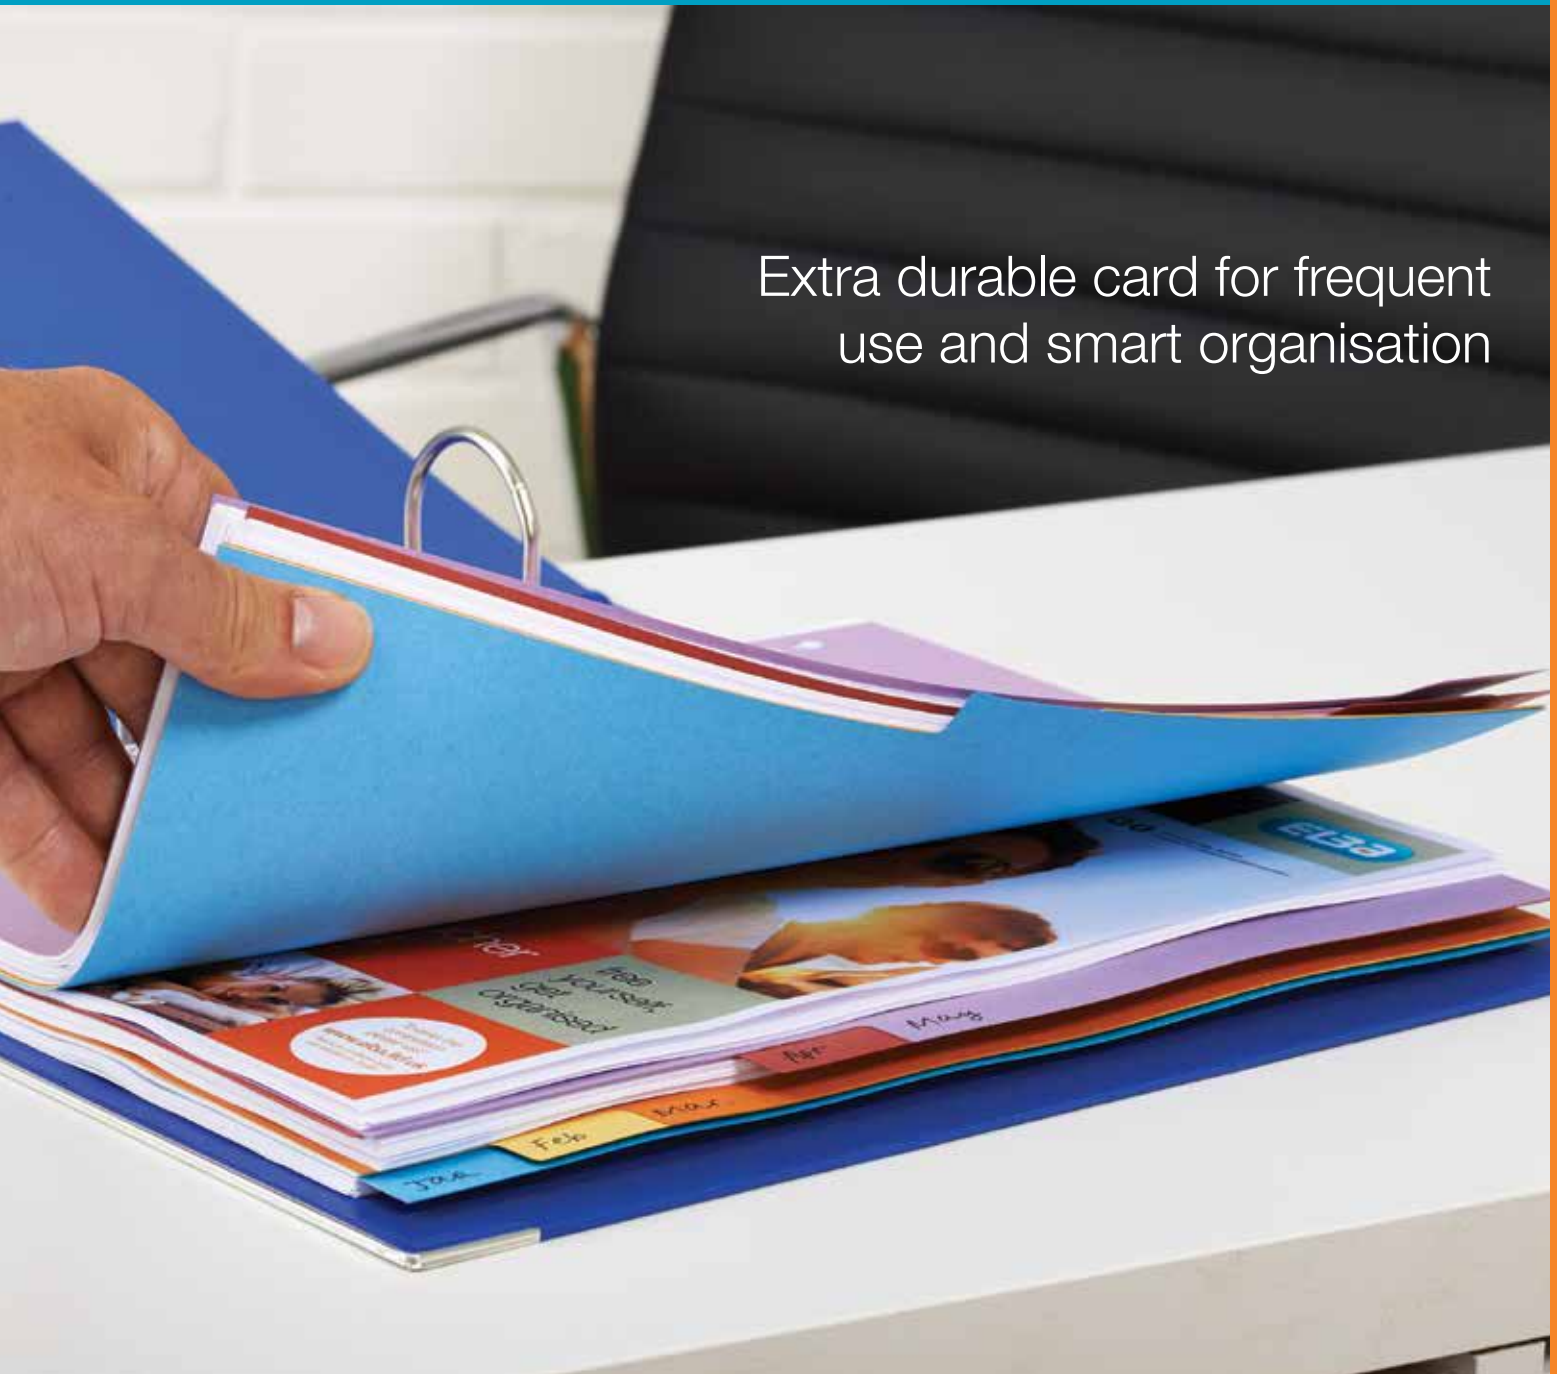

see our
facebook page
for the latest news
and competitions

 [facebook.com/ElbaUK](https://www.facebook.com/ElbaUK)

Extra durable card for frequent use and smart organisation

Hamelin Brands Ltd
Kings Warren Business Park
Red Lodge
Suffolk
IP28 8WG
T: 01638 554500