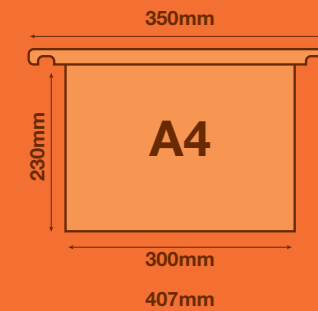

Available in A4 & Foolscap

15mm Capacity
150 sheets

30mm Capacity
300 sheets

50mm Capacity
500 sheets

→ LATERAL FILES

A great space saving filing system for businesses with high volume storage.

Available in:
330mm bar width folder 330 x 280mm
275mm bar width folder 275 x 280mm