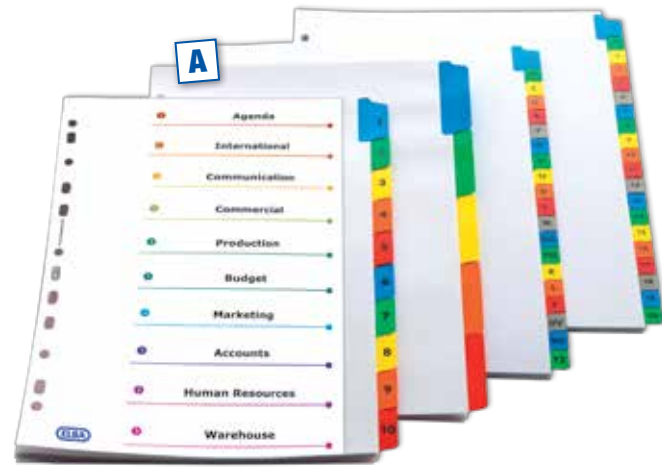

C

Plastic Coated Tabs

A Elba Coloured with Plastic Coated Tabs

- » White card 170gsm indices with multi-coloured plastic coated tabs and reinforced spine.
- » Printed back and front to allow quick and easy identification.
- » Available in A4 and A4 XL (extra wide) to use with Punched Pockets.
- » Index sheet can be personalised for FREE using www.elbaprint.com.