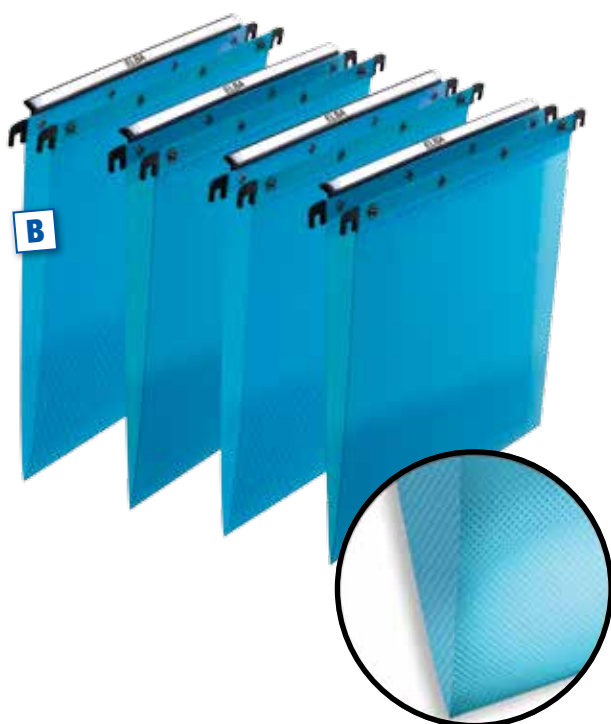

A Elba Polypro Ultimate® Suspension Files

- » Life time guarantee.
- » Made from 0.5mm polypropylene material with reinforced ridged base.
- » Flat steel metal bars with press stud linking system prevents misfiling.
- » Full length adjustable label holder.
- » A4 & Foolscap
- » Product can be personalised for FREE using www.elbaprint.com

SAP Code	Colour	Carton	Selling Unit
A4 30mm Base			
100330377	Blue	1	Pack 10
100330387	Red	1	Pack 10
100330396	Black	1	Pack 10
A4 80mm Base			
100330379	Blue	1	Pack 10
Foolscap V Base			
100330370	Blue	1	Pack 25
100330373	Red	1	Pack 25
Foolscap 30mm Base			
100330415	Blue	1	Pack 10
100330374	Red	1	Pack 25
100333171	Green	1	Pack 25
100330371	Blue	1	Pack 25
100330372	Black	1	Pack 25
Foolscap 50mm Base			
100330416	Blue	1	Pack 10
Foolscap 80mm Base			
100330417	Blue	1	Pack 10

B Elba PP Design® Translucent Vertical Suspension Files

- » 10 year guarantee.
- » Made from 0.5mm translucent polypropylene material with reinforced ridged base.
- » Flat steel metal bars with press stud linking system.
- » Full length adjustable label holder.
- » Product can be personalised for FREE using www.elbaprint.com
- » A4 V Base.

SAP Code	Colour	Carton	Selling Unit
100330382	Blue	1	Pack 10

A Elba Ultimate® Verticfile Suspension Files

- » Life time guarantee.
- » Made from 100% pulp 240gsm manilla, reinforced with cotton fibres for maximum resistance.
- » Metal clenched bar runners with plastic tips for a smooth sliding action.
- » Complete with tabs and inserts.
- » A4 & Foolscap
- » Product can be personalised for FREE using www.elbaprint.com

SAP Code	Colour	Carton	Selling Unit
A4 V Base			
100331251	Green	1	Pack 50
Foolscap V Base			
100331250	Green	1	Pack 50
100331115	Blue	1	Pack 50
100331118	Red	1	Pack 50
100331120	Green	1	Pack 25
Foolscap 30mm			
100331114	Green	1	Pack 50
100333166	Blue	1	Pack 50
100333167	Red	1	Pack 50