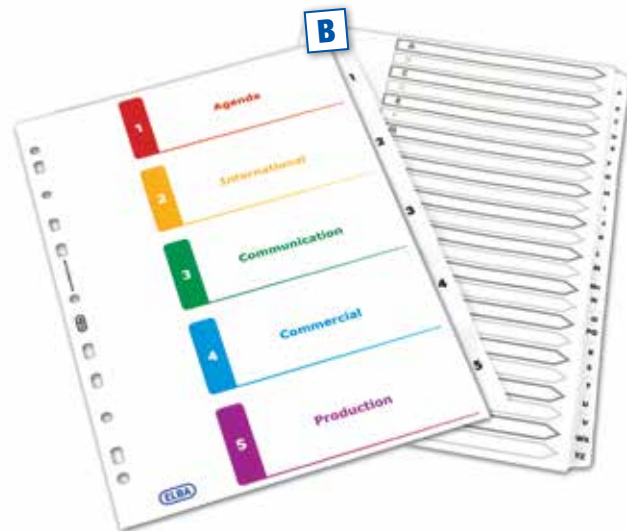

B Elba School life

- » Bright coloured dividers on strong board with re-writable plastic coated tabs.
- » Perfect complimentary dividers to the School Life range.

SAP Code	Type	Carton	Selling Unit
A4			
400019444	10 Part	Pack 25	1

B Elba White with Plastic Coated Tabs

- » White card 170gsm indices with plastic coated tabs and reinforced spine.
- » Printed back and front to allow quick and easy identification.
- » Index sheet can be personalised for FREE using www.elbaprint.com.

SAP Code	Type	Carton	Selling Unit
A5			
100080810	1-10	Pack 20	1
A4			
400021448	5 Part	Pack 20	1
100204623	1-5	Pack 20	1
100204615	1-10	Pack 20	1
100204617	1-12	Pack 20	1
100204618	1-15	Pack 20	1
100204619	1-20	Pack 20	1
400007524	1-25	Pack 20	1
100204621	1-31	Pack 20	1
100080813	1-50	Pack 10	1
100080811	1-100	Pack 5	1
100204596	A-Z (20)	Pack 20	1
100204613	Jan-Dec	Pack 20	1
A3			
400008095	Landscape 1-10 Part	Pack 10	1

Plastic

C Elba Coloured Polypropylene

- » Attractive indices & dividers made from strong 120 micron resistant polypropylene.
- » Tough, durable and can be wiped clean.
- » Available in A4.
- » Index sheet can be personalised for FREE using www.elbaprint.com.

SAP Code	Type	Carton	Selling Unit
A4			
100205075	5 Part	Pack 25	1
100205063	10 Part	Pack 25	1
100204800	1-5	Pack 25	1
100204724	A-Z (20 Parts)	Pack 25	1