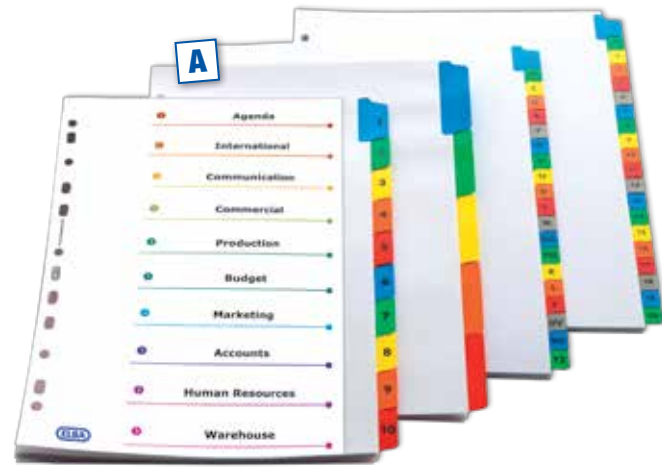

A

B

C

Plastic Coated Tabs

A Elba Coloured with Plastic Coated Tabs

- » White card 170gsm indices with multi-coloured plastic coated tabs and reinforced spine.
- » Printed back and front to allow quick and easy identification.
- » Available in A4 and A4 XL (extra wide) to use with Punched Pockets.
- » Index sheet can be personalised for FREE using www.elbaprint.com.