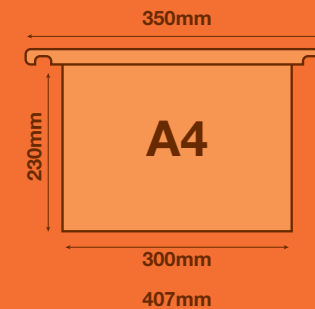

Available in A4 & Foolscap

15mm Capacity
150 sheets

30mm Capacity
300 sheets

50mm Capacity
500 sheets

→ LATERAL FILES

A great space saving filing system for businesses with high volume storage.

Available in:
330mm bar width folder 330 x 280mm
275mm bar width folder 275 x 280mm