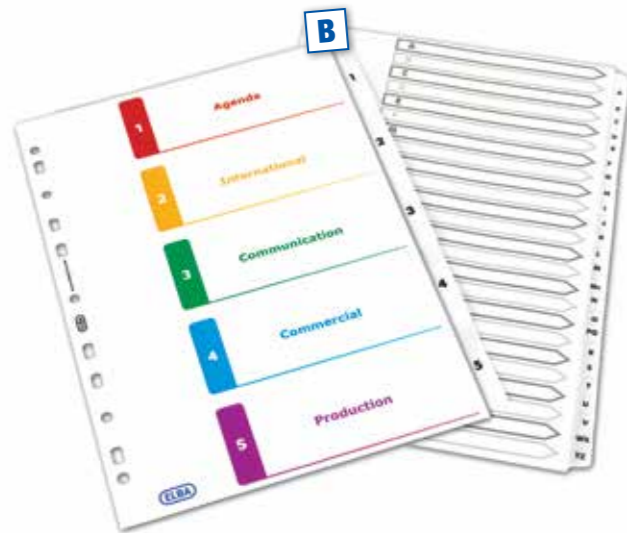

B Elba White with Plastic Coated Tabs

- » White card 170gsm indices with plastic coated tabs and reinforced spine.
- » Printed back and front to allow quick and easy identification.
- » Index sheet can be personalised for FREE using www.elbaprint.com.

SAP Code	Type	Carton	Selling Unit
A5			
100080810	1-10	Pack 20	1
A4			
400021448	5 Part	Pack 20	1
100204623	1-5	Pack 20	1
100204615	1-10	Pack 20	1
100204617	1-12	Pack 20	1
100204618	1-15	Pack 20	1
100204619	1-20	Pack 20	1
400007524	1-25	Pack 20	1
100204621	1-31	Pack 20	1
100080813	1-50	Pack 10	1
100080811	1-100	Pack 5	1
100204596	A-Z (20)	Pack 20	1
100204613	Jan-Dec	Pack 20	1
A3			
400008095	Landscape 1-10 Part	Pack 10	1