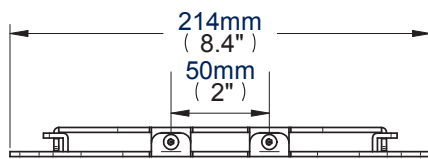

- Fits screens with VESA® mounting patterns 75 x 75, 100 x 100, 200 x 100 and 200 x 200mm
- Low profile design mounts screen only 15mm (0.6") from wall
- Security locking screws and Allen key provided for secure installation
- Ultra-slim design mounts screen only 15mm (0.6") from wall
- Features 'OWLS'™ On Wall Levelling System
- Simple 'hook-on' installation with all mounting hardware included
- Available in black and silver

BT7532

Registered Design Number: 001713280-0013

Front View

Side View

Top View

Interface Plate

Colour:	Order Ref:	EAN Code:	Master Carton Qty:	Inner Carton Qty:	Master Carton Weight:	Master Carton Cube:
Black	BT7532/B	5019318753190	8	0	9.44kg (20.77lbs)	0.916cbm (0.43cuft)
Silver	BT7532/S	5019318753206	8	0	9.44kg (20.77lbs)	0.916cbm (0.43cuft)