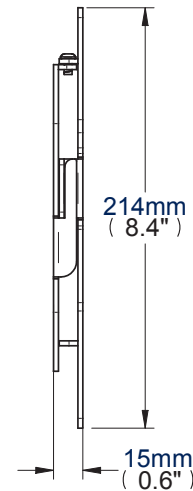

Ultra-Slim Flat Screen Wall Mount

For more information please visit www.btechavmounts.com/BT7532

BT7532

Registered Design Number: 001713280-0013

BT7532 Ultra-Slim Flat Screen Wall Mount

**Designed for medium screens
up to 42" (107cm) / 40kg (88lbs)**

- Fits screens with VESA® mounting patterns 75 x 75, 100 x 100, 200 x 100 and 200 x 200mm
- Low profile design mounts screen only 15mm (0.6") from wall
- Security locking screws and Allen key provided for secure installation
- Ultra-slim design mounts screen only 15mm (0.6") from wall
- Features 'OWLS'™ On Wall Levelling System
- Simple 'hook-on' installation with all mounting hardware included
- Available in black and silver

Simple 'hook-on' installation

Ultra-slim design for close to wall installation

Security locking screws provided

Lifestyle image

Ultra-Slim Flat Screen Wall Mount

For more information please visit www.btechavmounts.com/BT7532

BT7532

Registered Design Number: 001713280-0013

Front View

Side View

Top View

Interface Plate

Colour:	Order Ref:	EAN Code:	Master Carton Qty:	Inner Carton Qty:	Master Carton Weight:	Master Carton Cube:
Black	BT7532/B	5019318753190	8	0	9.44kg (20.77lbs)	0.916cbm (0.43cuft)
Silver	BT7532/S	5019318753206	8	0	9.44kg (20.77lbs)	0.916cbm (0.43cuft)