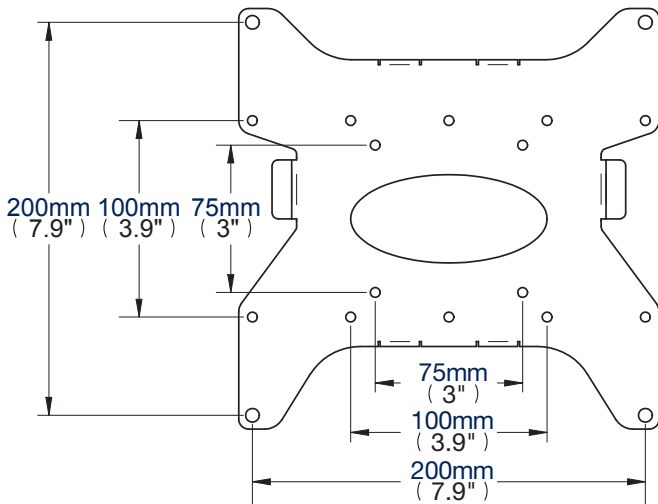

- Fits screens with VESA® mounting patterns 75 x 75, 100 x 100, 200 x 100 and 200 x 200mm
- Low profile design mounts screen only 15mm (0.6") from wall
- Security locking screws and Allen key provided for secure installation
- Ultra-slim design mounts screen only 15mm (0.6") from wall
- Features 'OWLS'™ On Wall Levelling System
- Simple 'hook-on' installation with all mounting hardware included
- Available in black and silver

Simple 'hook-on' installation

Ultra-slim design for close to wall installation

Security locking screws provided

Lifestyle image

Ultra-Slim Flat Screen Wall Mount

For more information please visit www.btechavmounts.com/BT7532

BT7532

Registered Design Number: 001713280-0013

Front View

Side View

Top View

Interface Plate

Colour:	Order Ref:	EAN Code:	Master Carton Qty:	Inner Carton Qty:	Master Carton Weight:	Master Carton Cube:
Black	BT7532/B	5019318753190	8	0	9.44kg (20.77lbs)	0.916cbm (0.43cuft)
Silver	BT7532/S	5019318753206	8	0	9.44kg (20.77lbs)	0.916cbm (0.43cuft)