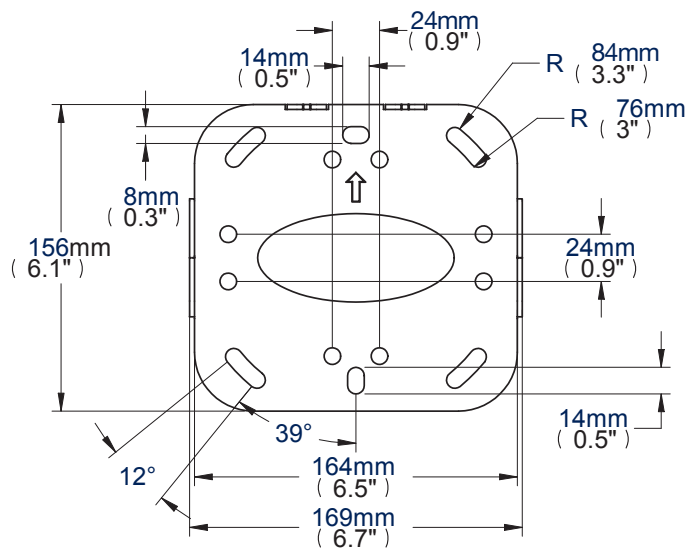

- Fits screens with VESA® mounting patterns 75 x 75, 100 x 100, 200 x 100 and 200 x 200mm
- Low profile design mounts screen only 15mm (0.6") from wall
- Security locking screws and Allen key provided for secure installation
- Ultra-slim design mounts screen only 15mm (0.6") from wall
- Features 'OWLS'™ On Wall Levelling System
- Simple 'hook-on' installation with all mounting hardware included
- Available in black and silver

BT7532

Registered Design Number: 001713280-0013

Front View

Side View

Top View

Interface Plate

Colour:	Order Ref:	EAN Code:	Master Carton Qty:	Inner Carton Qty:	Master Carton Weight:	Master Carton Cube:
Black	BT7532/B	5019318753190	8	0	9.44kg (20.77lbs)	0.916cbm (0.43cuft)
Silver	BT7532/S	5019318753206	8	0	9.44kg (20.77lbs)	0.916cbm (0.43cuft)