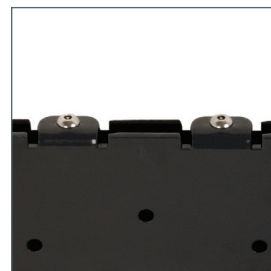

Ultra-Slim Flat Screen Wall Mount

For more information please visit www.btechavmounts.com/BT7532

BT7532

Registered Design Number: 001713280-0013

BT7532 Ultra-Slim Flat Screen Wall Mount

**Designed for medium screens
up to 42" (107cm) / 40kg (88lbs)**

- Fits screens with VESA® mounting patterns 75 x 75, 100 x 100, 200 x 100 and 200 x 200mm
- Low profile design mounts screen only 15mm (0.6") from wall
- Security locking screws and Allen key provided for secure installation
- Ultra-slim design mounts screen only 15mm (0.6") from wall
- Features 'OWLS'™ On Wall Levelling System
- Simple 'hook-on' installation with all mounting hardware included
- Available in black and silver

Simple 'hook-on' installation

Ultra-slim design for close to wall installation

Security locking screws provided

Lifestyle image

Ultra-Slim Flat Screen Wall Mount

For more information please visit www.btechavmounts.com/BT7532

BT7532

Registered Design Number: 001713280-0013

Front View

Side View

Top View

Interface Plate

Colour:	Order Ref:	EAN Code:	Master Carton Qty:	Inner Carton Qty:	Master Carton Weight:	Master Carton Cube:
Black	BT7532/B	5019318753190	8	0	9.44kg (20.77lbs)	0.916cbm (0.43cuft)
Silver	BT7532/S	5019318753206	8	0	9.44kg (20.77lbs)	0.916cbm (0.43cuft)