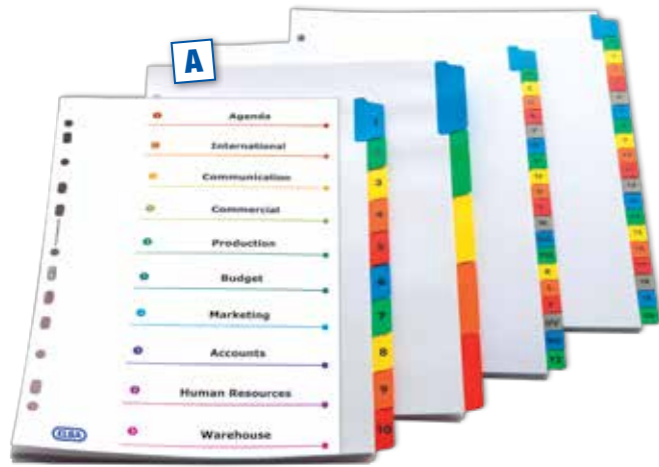

Plastic Coated Tabs