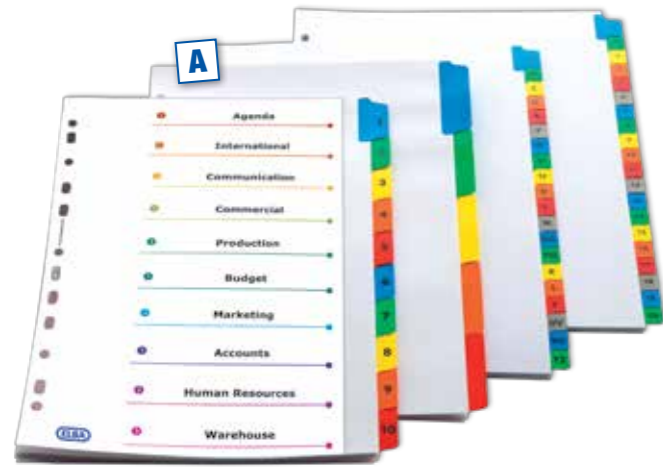

C

Plastic Coated Tabs

A Elba Coloured with Plastic Coated Tabs

- » White card 170gsm indices with multi-coloured plastic coated tabs and reinforced spine.
- » Printed back and front to allow quick and easy identification.
- » Available in A4 and A4 XL (extra wide) to use with Punched Pockets.
- » Index sheet can be personalised for FREE using www.elbaprint.com.