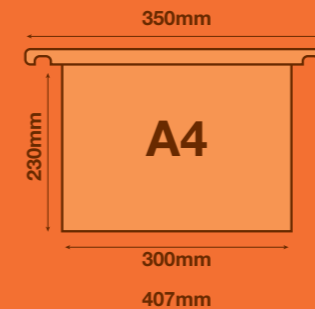

The classic vertical loading files. Easy to label and durable for an organised office.

Available in A4 & Foolscap

15mm Capacity
150 sheets

30mm Capacity
300 sheets

50mm Capacity
500 sheets

→ LATERAL FILES

A great space saving filing system for businesses with high volume storage.