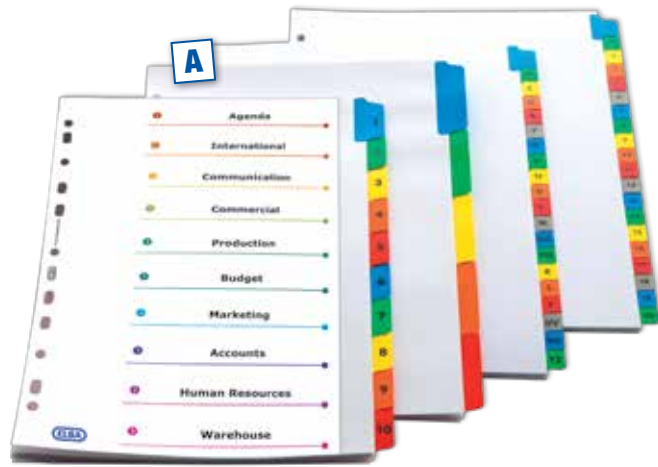

C

Plastic Coated Tabs

A Elba Coloured with Plastic Coated Tabs

- » White card 170gsm indices with multi-coloured plastic coated tabs and reinforced spine.
- » Printed back and front to allow quick and easy identification.
- » Available in A4 and A4 XL (extra wide) to use with Punched Pockets.
- » Index sheet can be personalised for FREE using www.elbaprint.com.