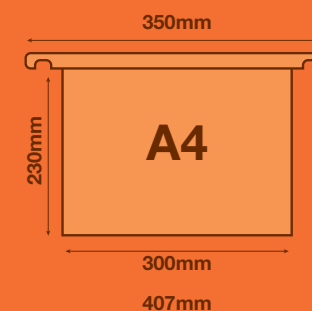

Available in A4 & Foolscap

A4

Foolscap

15mm Capacity
150 sheets

30mm Capacity
300 sheets

50mm Capacity
500 sheets

→ LATERAL FILES

A great space saving filing system for businesses with high volume storage.