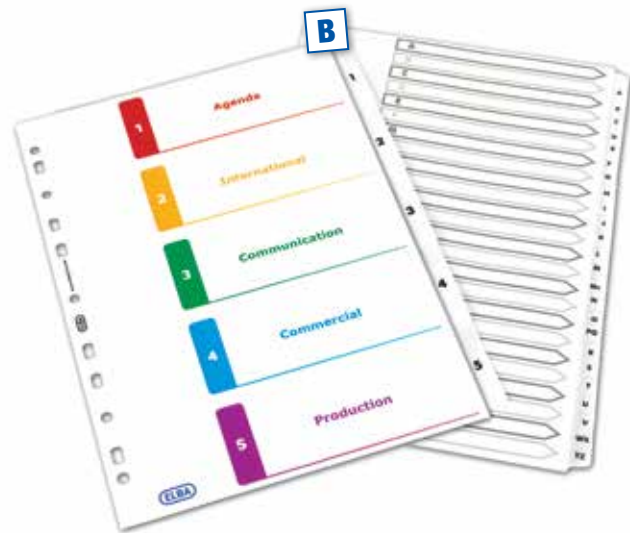

B Elba White with Plastic Coated Tabs

- » White card 170gsm indices with plastic coated tabs and reinforced spine.
- » Printed back and front to allow quick and easy identification.
- » Index sheet can be personalised for FREE using www.elbaprint.com.

SAP Code	Type	Carton	Selling Unit
A5			
100080810	1-10	Pack 20	1
A4			
400021448	5 Part	Pack 20	1
100204623	1-5	Pack 20	1
100204615	1-10	Pack 20	1
100204617	1-12	Pack 20	1
100204618	1-15	Pack 20	1
100204619	1-20	Pack 20	1
400007524	1-25	Pack 20	1
100204621	1-31	Pack 20	1
100080813	1-50	Pack 10	1
100080811	1-100	Pack 5	1
100204596	A-Z (20)	Pack 20	1
100204613	Jan-Dec	Pack 20	1
A3			
400008095	Landscape 1-10 Part	Pack 10	1