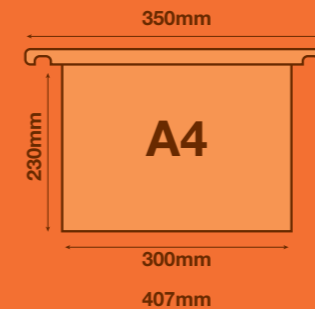

Available in A4 & Foolscap

15mm Capacity  
150 sheets

30mm Capacity  
300 sheets

50mm Capacity  
500 sheets

→ LATERAL FILES

A great space saving filing system for businesses with high volume storage.

Available in:  
330mm bar width folder 330 x 280mm  
275mm bar width folder 275 x 280mm