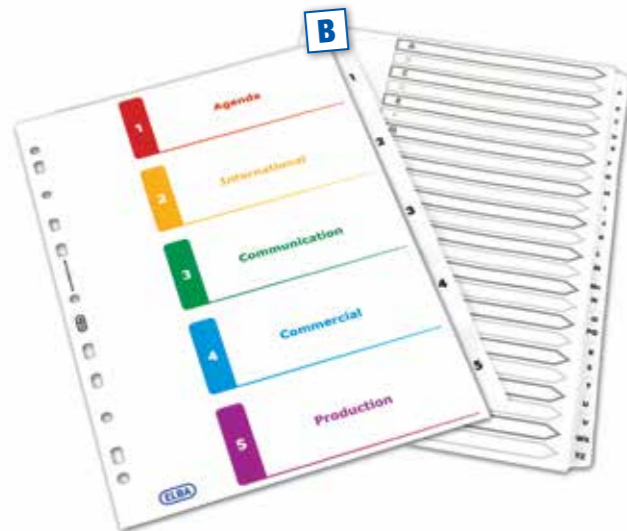

B Elba White with Plastic Coated Tabs

- » White card 170gsm indices with plastic coated tabs and reinforced spine.
- » Printed back and front to allow quick and easy identification.
- » Index sheet can be personalised for FREE using www.elbaprint.com.

SAP Code	Type	Carton	Selling Unit
A5			
100080810	1-10	Pack 20	1
A4			
400021448	5 Part	Pack 20	1
100204623	1-5	Pack 20	1
100204615	1-10	Pack 20	1
100204617	1-12	Pack 20	1
100204618	1-15	Pack 20	1
100204619	1-20	Pack 20	1
400007524	1-25	Pack 20	1
100204621	1-31	Pack 20	1
100080813	1-50	Pack 10	1
100080811	1-100	Pack 5	1
100204596	A-Z (20)	Pack 20	1
100204613	Jan-Dec	Pack 20	1
A3			
400008095	Landscape 1-10 Part	Pack 10	1

C Elba Coloured Polypropylene

- » Attractive indices & dividers made from strong 120 micron resistant polypropylene.
- » Tough, durable and can be wiped clean.
- » Available in A4.
- » Index sheet can be personalised for FREE using www.elbaprint.com.

SAP Code	Type	Carton	Selling Unit
A4			
100205075	5 Part	Pack 25	1
100205063	10 Part	Pack 25	1
100204800	1-5	Pack 25	1
100204724	A-Z (20 Parts)	Pack 25	1