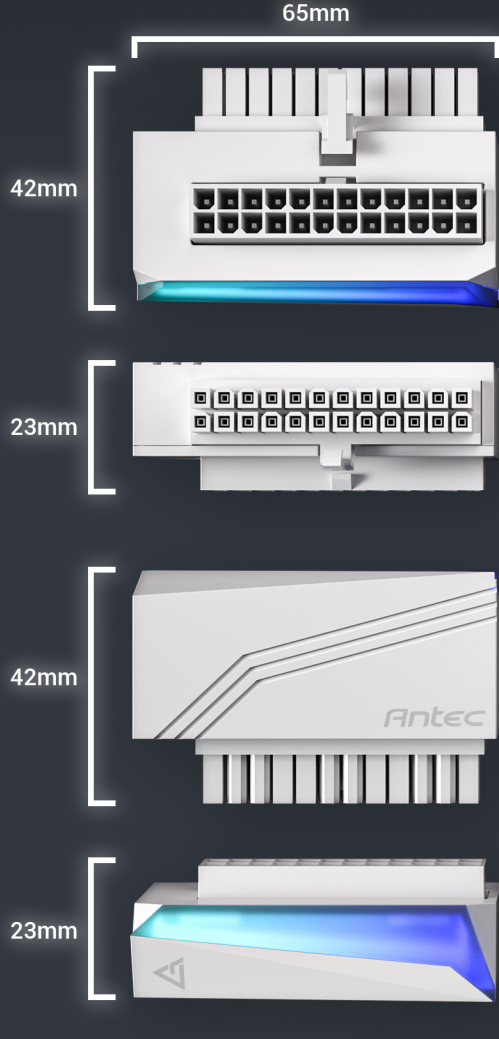

Antec

24-PIN 90° ARGB ADAPTER

ATX Connector 5V 3-Pin ARGB

BLACK EDITION

WHITE EDITION

SMARTER & CLEANER CABLING

Plug in the 24-Pin ATX cable horizontally instead, making your build more streamlined and easier to maintain.

90°

SLANTED ARGB RAINBOW EFFECT

Beams out ARGB lighting through the aesthetic pyramid.

3-PIN 5V ARGB SYNC

Support ARGB lighting sync through the motherboard or controller.

DAISY CHAIN

Connect your lighting system with single cable.

LED INTERFACE

5V ARGB 3-PIN

MSI/GIGABYTE

ASUS

GIGABYTE

ASUS

CABLE LENGTH

Color	Black
Model Name	AT-ATX24-ADT90-ARGB-BK
UPC#	0-761345-77807-7

Color	White
Model Name	AT-ATX24-ADT90-ARGB-W
UPC#	0-761345-77808-4