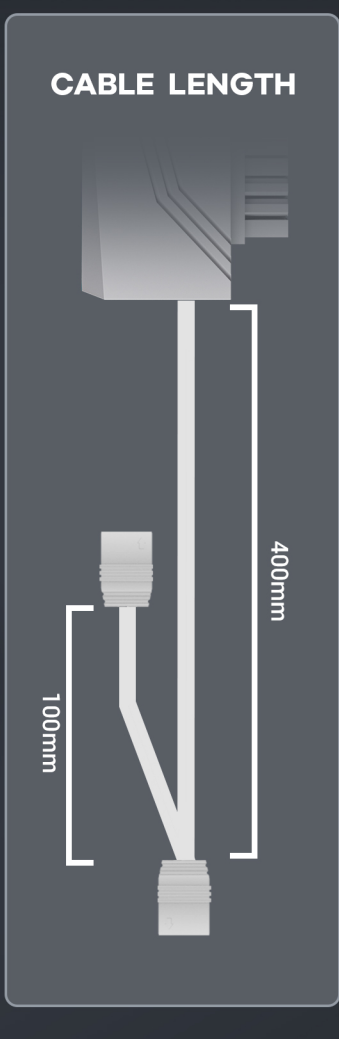

Antec

24-PIN 90° ARGB ADAPTER

ATX Connector 5V 3-Pin ARGB

BLACK EDITION

WHITE EDITION

SMARTER & CLEANER CABLING

Plug in the 24-Pin ATX cable horizontally instead, making your build more streamlined and easier to maintain.

90°

SLANTED ARGB RAINBOW EFFECT

Beams out ARGB lighting through the aesthetic pyramid.

3-PIN 5V ARGB SYNC

Support ARGB lighting sync through the motherboard or controller.

DAISY CHAIN

Connect your lighting system with single cable.

LED INTERFACE

5V ARGB 3-PIN

MSI/GIGABYTE

ASUS

GIGABYTE

ASUS

CABLE LENGTH

Color	Black
Model Name	AT-ATX24-ADT90-ARGB-BK
UPC#	0-761345-77807-7

Color	White
Model Name	AT-ATX24-ADT90-ARGB-W
UPC#	0-761345-77808-4