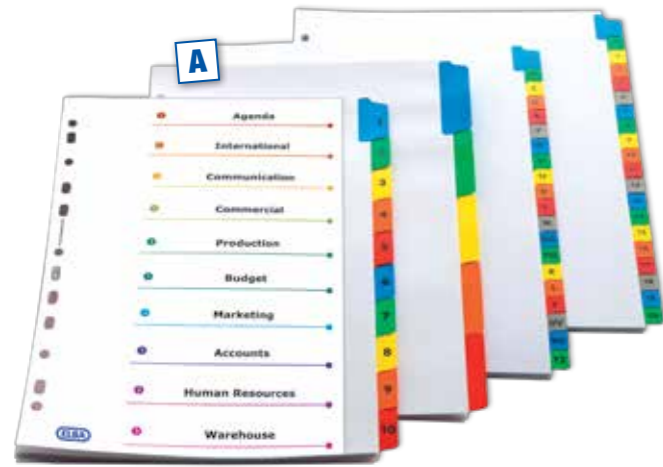

Plastic Coated Tabs