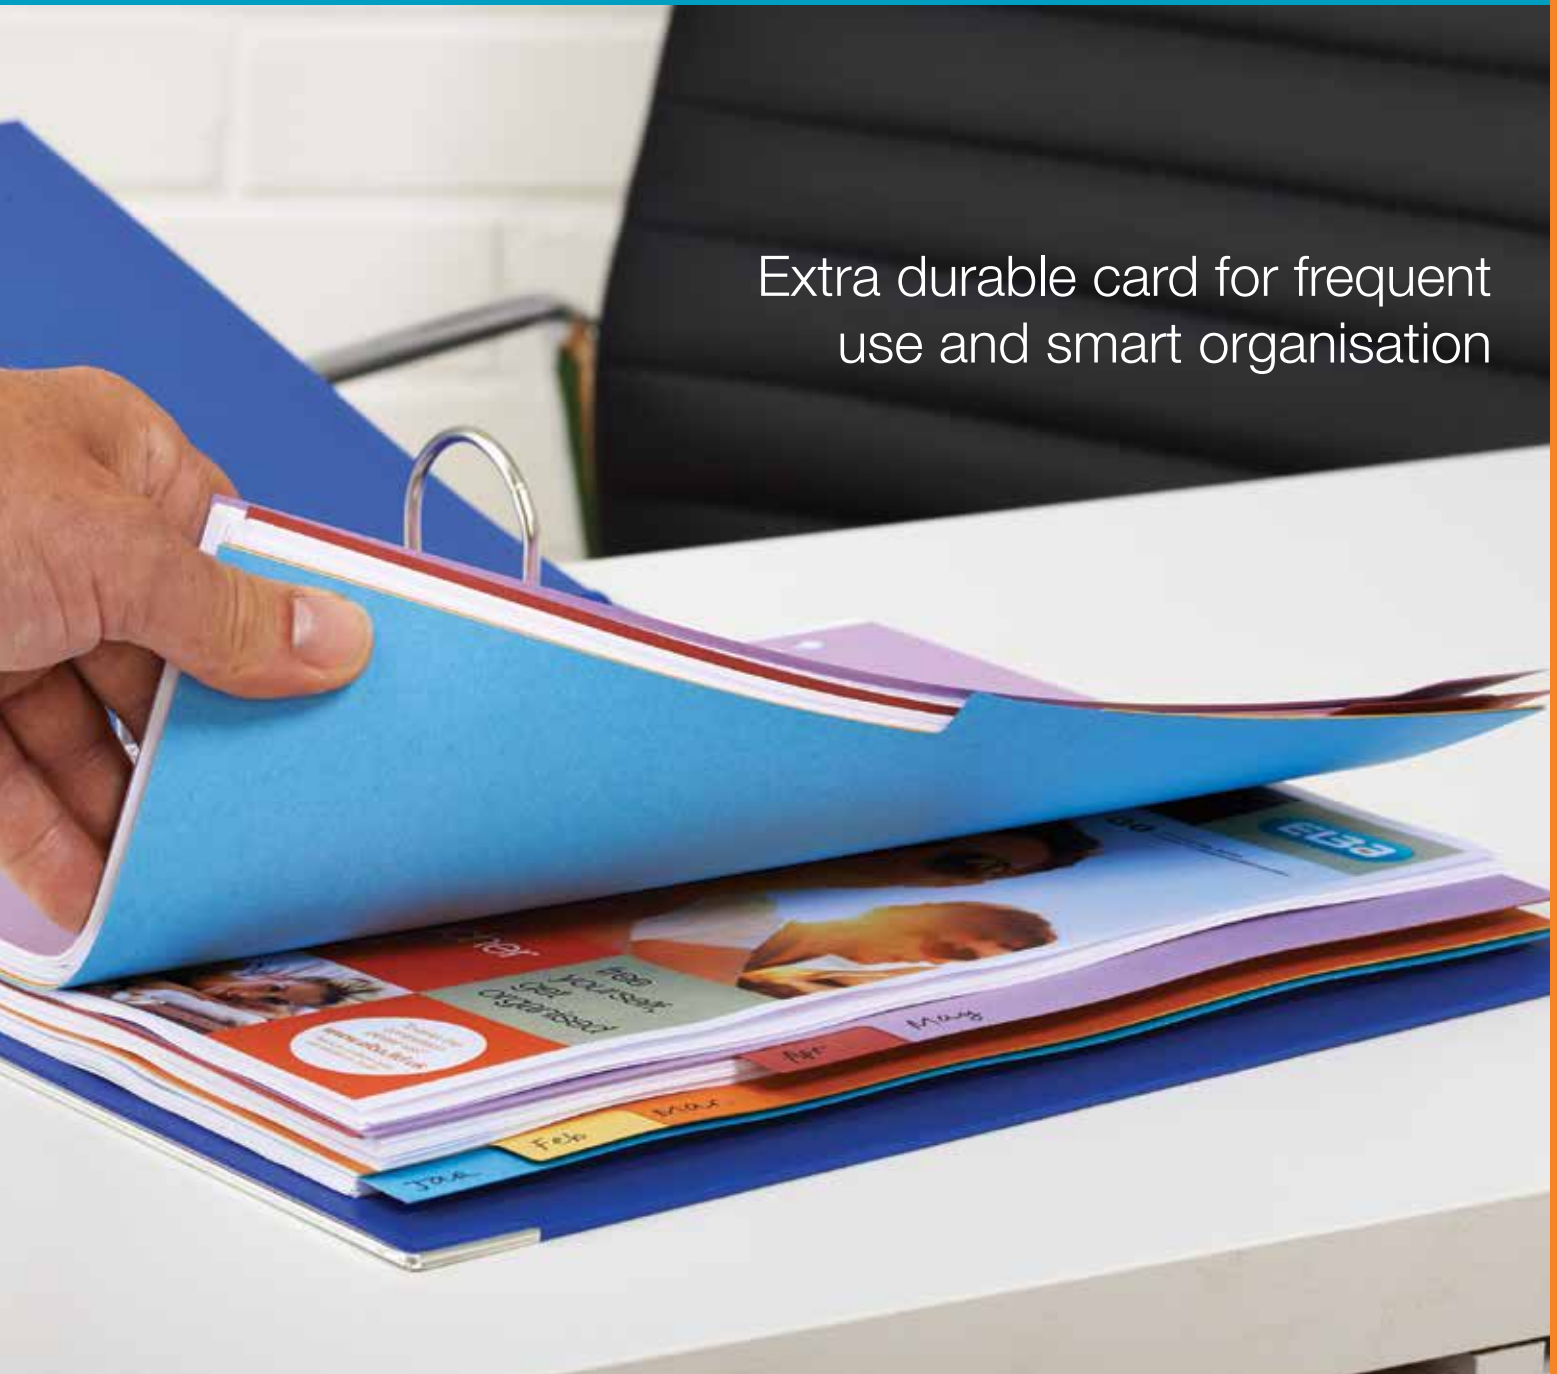

see our
facebook page
for the latest news
and competitions

 [facebook.com/ElbaUK](https://www.facebook.com/ElbaUK)

Extra durable card for frequent
use and smart organisation

Hamelin Brands Ltd
Kings Warren Business Park
Red Lodge
Suffolk
IP28 8WG
T: 01638 554500