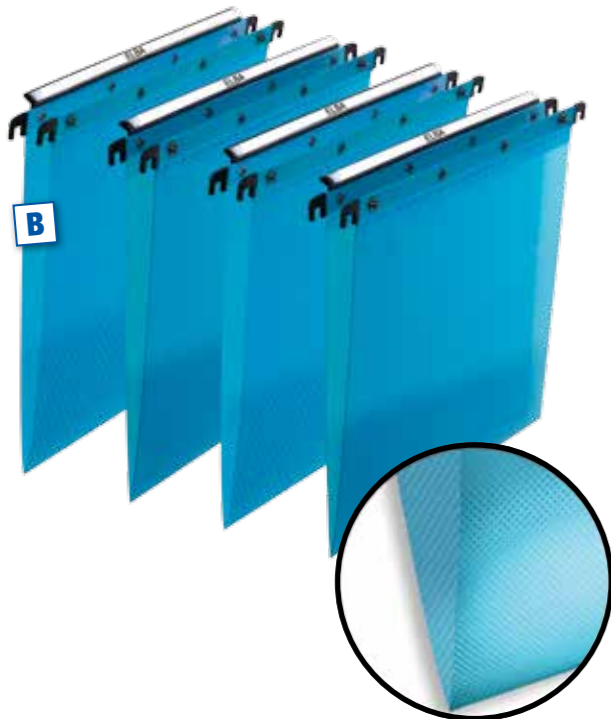

A Elba Polypro Ultimate® Suspension Files

- » Life time guarantee.
- » Made from 0.5mm polypropylene material with reinforced ridged base.
- » Flat steel metal bars with press stud linking system prevents misfiling.
- » Full length adjustable label holder.
- » A4 & Foolscap
- » Product can be personalised for FREE using www.elbaprint.com

SAP Code	Colour	Carton	Selling Unit
A4 30mm Base			
100330377	Blue	1	Pack 10
100330387	Red	1	Pack 10
100330396	Black	1	Pack 10
A4 80mm Base			
100330379	Blue	1	Pack 10
Foolscap V Base			
100330370	Blue	1	Pack 25
100330373	Red	1	Pack 25
Foolscap 30mm Base			
100330415	Blue	1	Pack 10
100330374	Red	1	Pack 25
100333171	Green	1	Pack 25
100330371	Blue	1	Pack 25
100330372	Black	1	Pack 25
Foolscap 50mm Base			
100330416	Blue	1	Pack 10
Foolscap 80mm Base			
100330417	Blue	1	Pack 10

B Elba PP Design® Translucent Vertical Suspension Files

- » 10 year guarantee.
- » Made from 0.5mm translucent polypropylene material with reinforced ridged base.
- » Flat steel metal bars with press stud linking system.
- » Full length adjustable label holder.
- » Product can be personalised for FREE using www.elbaprint.com
- » A4 V Base.

SAP Code	Colour	Carton	Selling Unit
100330382	Blue	1	Pack 10

A Elba Ultimate® Verticfile Suspension Files

- » Life time guarantee.
- » Made from 100% pulp 240gsm manilla, reinforced with cotton fibres for maximum resistance.
- » Metal clenched bar runners with plastic tips for a smooth sliding action.
- » Complete with tabs and inserts.
- » A4 & Foolscap
- » Product can be personalised for FREE using www.elbaprint.com

SAP Code	Colour	Carton	Selling Unit
A4 V Base			
100331251	Green	1	Pack 50
Foolscap V Base			
100331250	Green	1	Pack 50
100331115	Blue	1	Pack 50
100331118	Red	1	Pack 50
100331120	Green	1	Pack 25
Foolscap 30mm			
100331114	Green	1	Pack 50
100333166	Blue	1	Pack 50
100333167	Red	1	Pack 50