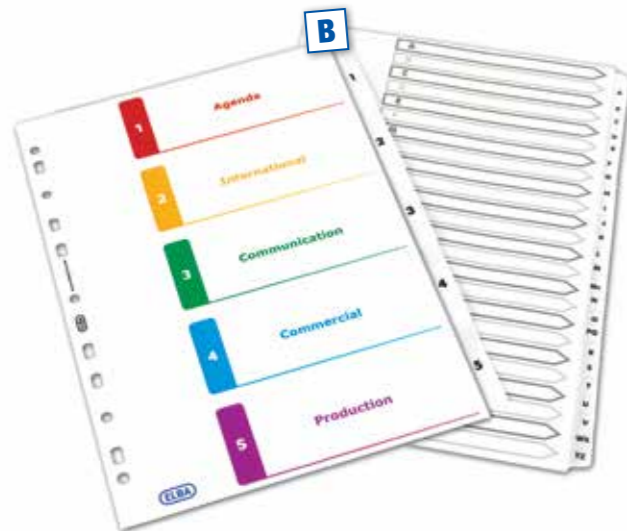

B Elba School life

- » Bright coloured dividers on strong board with re-writable plastic coated tabs.
- » Perfect complimentary dividers to the School Life range.

SAP Code	Type	Carton	Selling Unit
A4			
400019444	10 Part	Pack 25	1

B Elba White with Plastic Coated Tabs

- » White card 170gsm indices with plastic coated tabs and reinforced spine.
- » Printed back and front to allow quick and easy identification.
- » Index sheet can be personalised for FREE using www.elbaprint.com.

SAP Code	Type	Carton	Selling Unit
A5			
100080810	1-10	Pack 20	1
A4			
400021448	5 Part	Pack 20	1
100204623	1-5	Pack 20	1
100204615	1-10	Pack 20	1
100204617	1-12	Pack 20	1
100204618	1-15	Pack 20	1
100204619	1-20	Pack 20	1
400007524	1-25	Pack 20	1
100204621	1-31	Pack 20	1
100080813	1-50	Pack 10	1
100080811	1-100	Pack 5	1
100204596	A-Z (20)	Pack 20	1
100204613	Jan-Dec	Pack 20	1
A3			
400008095	Landscape 1-10 Part	Pack 10	1

Plastic

C Elba Coloured Polypropylene

- » Attractive indices & dividers made from strong 120 micron resistant polypropylene.
- » Tough, durable and can be wiped clean.
- » Available in A4.
- » Index sheet can be personalised for FREE using www.elbaprint.com.

SAP Code	Type	Carton	Selling Unit
A4			
100205075	5 Part	Pack 25	1
100205063	10 Part	Pack 25	1
100204800	1-5	Pack 25	1
100204724	A-Z (20 Parts)	Pack 25	1