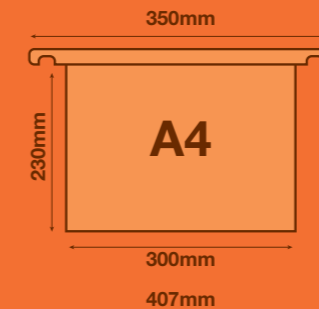

Available in A4 & Foolscap

15mm Capacity
150 sheets

30mm Capacity
300 sheets

50mm Capacity
500 sheets

→ LATERAL FILES

A great space saving filing system for businesses with high volume storage.

Available in:
330mm bar width folder 330 x 280mm
275mm bar width folder 275 x 280mm