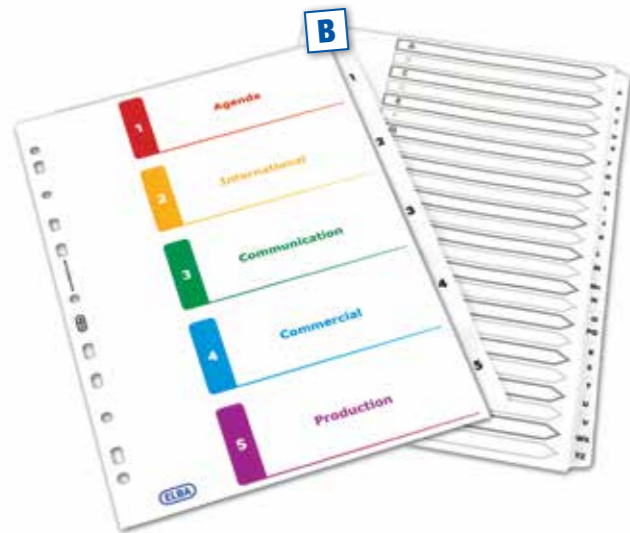

B Elba White with Plastic Coated Tabs

- » White card 170gsm indices with plastic coated tabs and reinforced spine.
- » Printed back and front to allow quick and easy identification.
- » Index sheet can be personalised for FREE using www.elbaprint.com.

SAP Code	Type	Carton	Selling Unit
A5			
100080810	1-10	Pack 20	1
A4			
400021448	5 Part	Pack 20	1
100204623	1-5	Pack 20	1
100204615	1-10	Pack 20	1
100204617	1-12	Pack 20	1
100204618	1-15	Pack 20	1
100204619	1-20	Pack 20	1
400007524	1-25	Pack 20	1
100204621	1-31	Pack 20	1
100080813	1-50	Pack 10	1
100080811	1-100	Pack 5	1
100204596	A-Z (20)	Pack 20	1
100204613	Jan-Dec	Pack 20	1
A3			
400008095	Landscape 1-10 Part	Pack 10	1