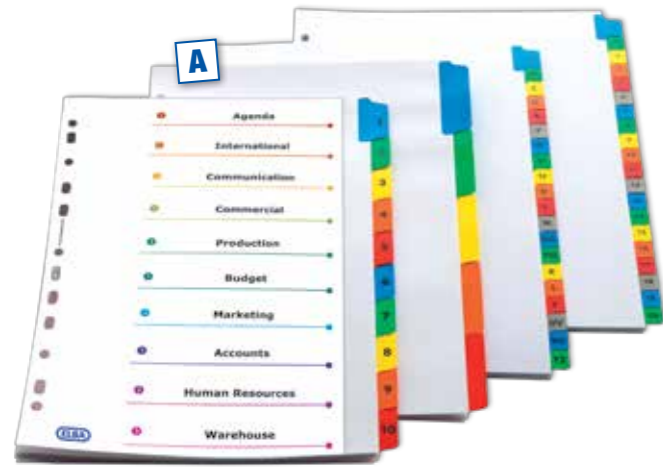

A

B

C

Plastic Coated Tabs

A Elba Coloured with Plastic Coated Tabs

- » White card 170gsm indices with multi-coloured plastic coated tabs and reinforced spine.
- » Printed back and front to allow quick and easy identification.
- » Available in A4 and A4 XL (extra wide) to use with Punched Pockets.
- » Index sheet can be personalised for FREE using www.elbaprint.com.