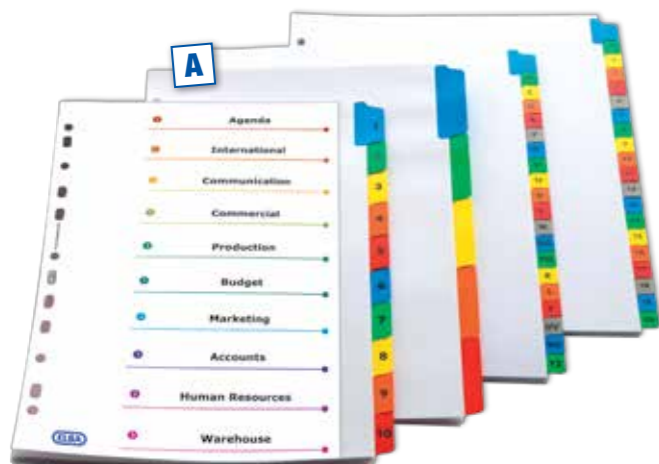

Plastic Coated Tabs