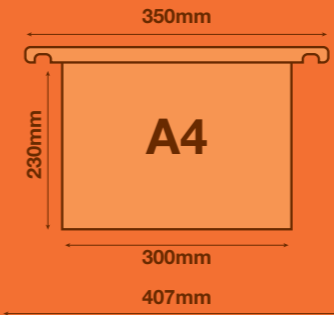

→ VERTICAL FILES

The classic vertical loading files. Easy to label and durable for an organised office.
Available in A4 & Foolscap