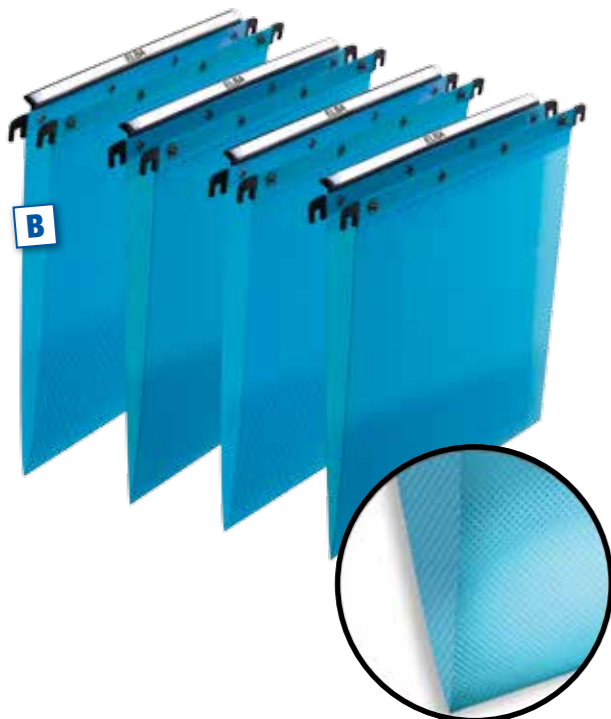

A Elba Polypro Ultimate® Suspension Files

- » Life time guarantee.
- » Made from 0.5mm polypropylene material with reinforced ridged base.
- » Flat steel metal bars with press stud linking system prevents misfiling.
- » Full length adjustable label holder.
- » A4 & Foolscap
- » Product can be personalised for FREE using www.elbaprint.com

SAP Code	Colour	Carton	Selling Unit
A4 30mm Base			
100330377	Blue	1	Pack 10
100330387	Red	1	Pack 10
100330396	Black	1	Pack 10
A4 80mm Base			
100330379	Blue	1	Pack 10
Foolscap V Base			
100330370	Blue	1	Pack 25
100330373	Red	1	Pack 25
Foolscap 30mm Base			
100330415	Blue	1	Pack 10
100330374	Red	1	Pack 25
100333171	Green	1	Pack 25
100330371	Blue	1	Pack 25
100330372	Black	1	Pack 25
Foolscap 50mm Base			
100330416	Blue	1	Pack 10
Foolscap 80mm Base			
100330417	Blue	1	Pack 10