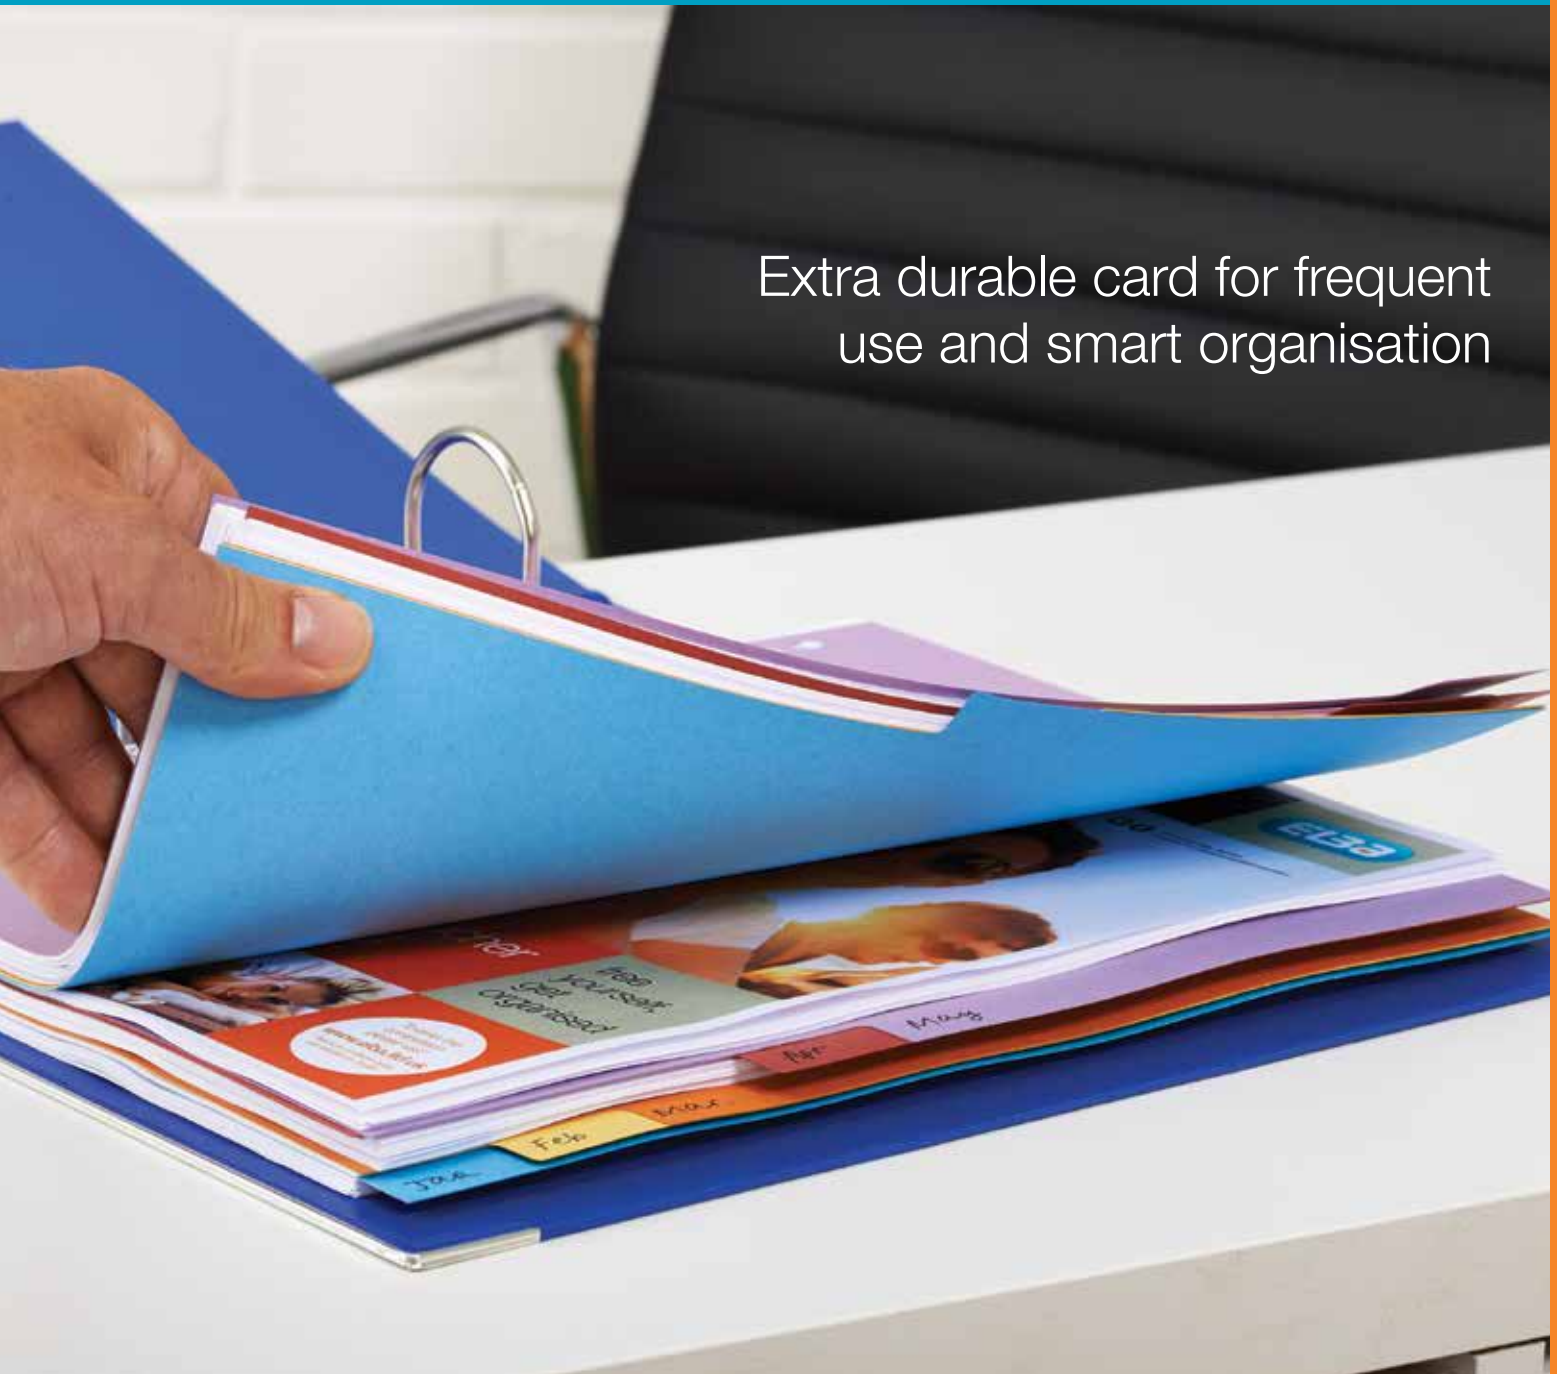

see our  
**facebook** page  
for the latest news  
and competitions

 [facebook.com/ElbaUK](https://www.facebook.com/ElbaUK)

Extra durable card for frequent use and smart organisation

Hamelin Brands Ltd  
Kings Warren Business Park  
Red Lodge  
Suffolk  
IP28 8WG  
T: 01638 554500