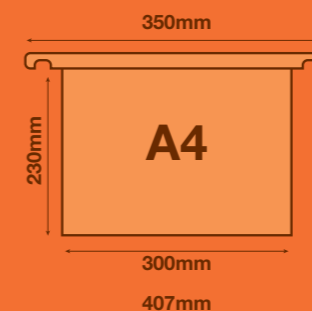

Available in A4 & Foolscap

A4

Foolscap

15mm Capacity
150 sheets

30mm Capacity
300 sheets

50mm Capacity
500 sheets

→ LATERAL FILES

A great space saving filing system for businesses with high volume storage.