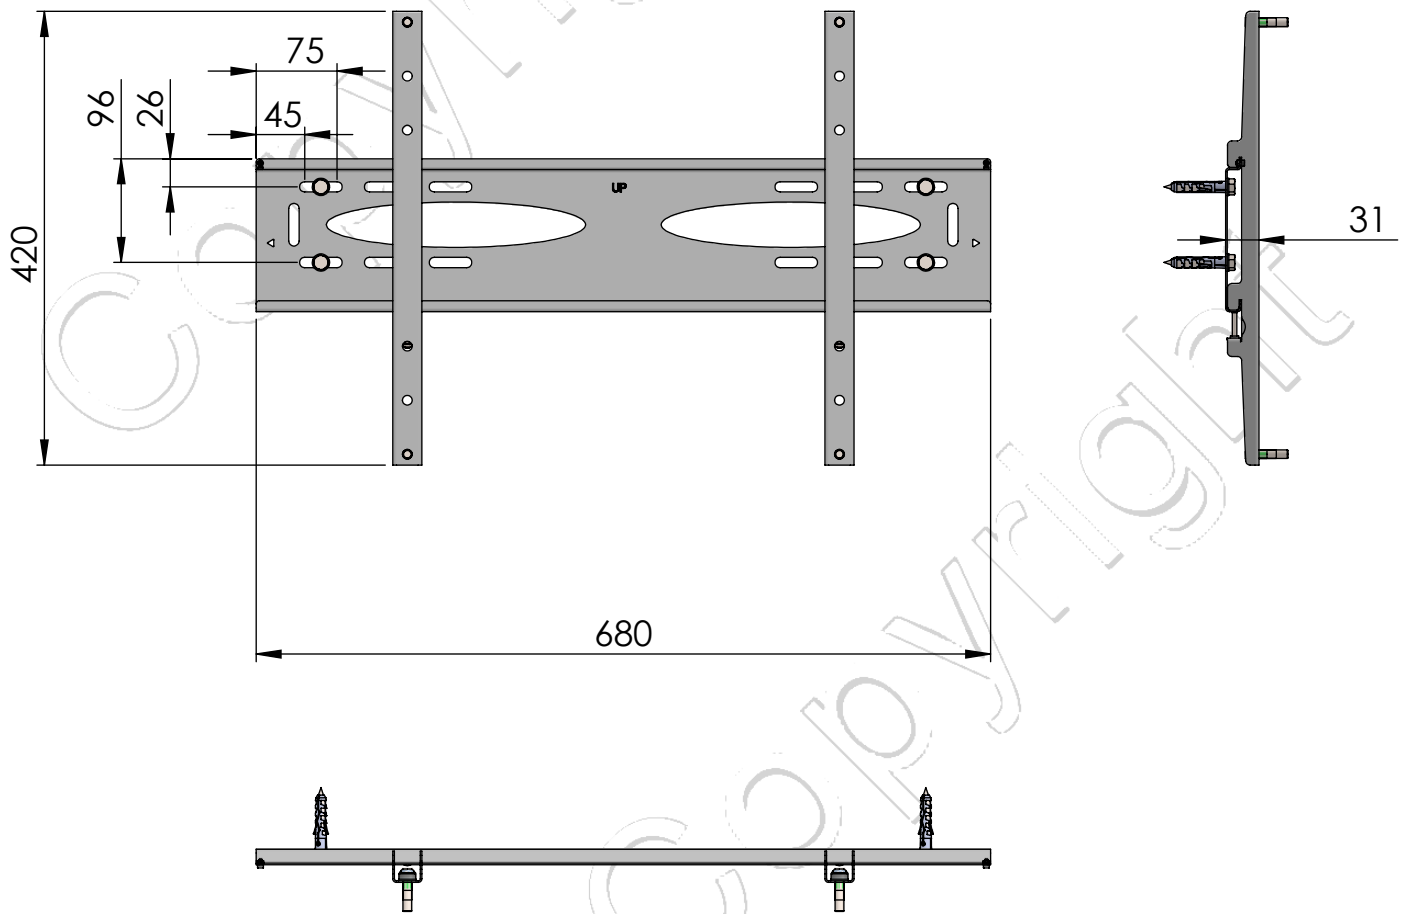

POS	PARTS LIST	QTY.	DESCRIPTION	BOX
1	C800166	1	Wall rail for universal flat wall mount, up to VESA 600	
2	C800168	1	Professional vertical VESA rail, VESA 200/300/400	
	MK15-0484	1	Installation guide for Universal flat wall mounts	
	B0250	1	Box L716xW152xH38mm / L28.2xW6xH1.5in	
	B0250A	2	Insert L210xW142xH3mm / L8.3xW5.6xH0.1in	

ADDITIONAL INFO: Special installation Guide for Universal Flat Wall Mount

QTY. of configs in master box: 1 **Item Net Weight:** 1.99 kg | 4.39 lbs **Pallet Capacity:** B0250 (344 items)

Colour: nn 01 = Light Grey 02 = Black 03 = Silver 04 = Pearl 05 = Iron Grey 32 = White

ADDITIONAL INFO: Special installation Guide for Universal Flat Wall Mount						
QTY. of configs in master box: 1		Item Net Weight: 1.99 kg 4.39 lbs			Pallet Capacity: B0250 (344 items)	
Colour: nn	01 = Light Grey	02 = Black	03 = Silver	04 = Pearl	05 = Iron Grey	32 = White