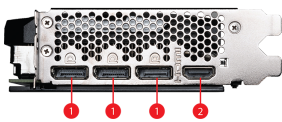

SPECIFICATIONS

Model Name	GeForce RTX™ 4070 VENTUS 2X E1 12G OC
Graphics Processing Unit	NVIDIA® GeForce RTX™ 4070
Interface	PCI Express® Gen 4
Core Clocks	Extreme Performance: 2520 MHz (MSI Center) Boost: 2505 MHz
CUDA® CORES	5888 Units
Memory Speed	20 Gbps
Memory	12GB GDDR6
Memory Bus	192-bit
Output	DisplayPort x 3 (v1.4a) HDMI™ x 1 (Supports 4K@120Hz HDR, 8K@60Hz HDR, and Variable Refresh Rate as specified in HDMI™ 2.1a)
HDCP Support	Y
Power consumption	200 W
Power connectors	8-pin x 1
Recommended PSU	650 W
Card Dimension (mm)	242 x 125 x 43 mm
Weight (Card / Package)	668 g / 943 g
DirectX Version Support	12 Ultimate
OpenGL Version Support	4.6
Maximum Displays	4
G-SYNC® technology	Y
Digital Maximum Resolution	7680 x 4320

CONNECTIONS

1. DisplayPort
2. HDMI™

FEATURES

Dual Fan

Two fans and a huge heatsink ensure a cool and quiet experience for you.

TORX FAN 4.0

A masterpiece of teamwork, fan blades work in pairs to create unprecedented levels of focused air pressure.

Copper Baseplate

A solid nickel-plated copper baseplate transfers heat from the GPU to all heat pipes for better cooling.

Core Pipe

Precision-machined heat pipes ensure max contact to the GPU and spread heat along the full length of the heatsink.

Reinforcing Backplate

The reinforcing backplate features a flow-through design that provides additional ventilation.

Zero Frozr

The fans completely stop when temperatures are relatively low, eliminating all noise.