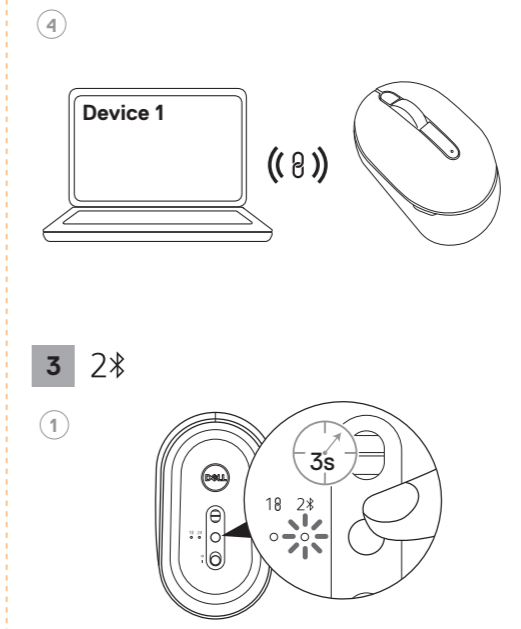

Dell Silent Keyboard and Mouse

KM555

Quick Start Guide

2024-08
© 2024 Dell Inc. or its subsidiaries.