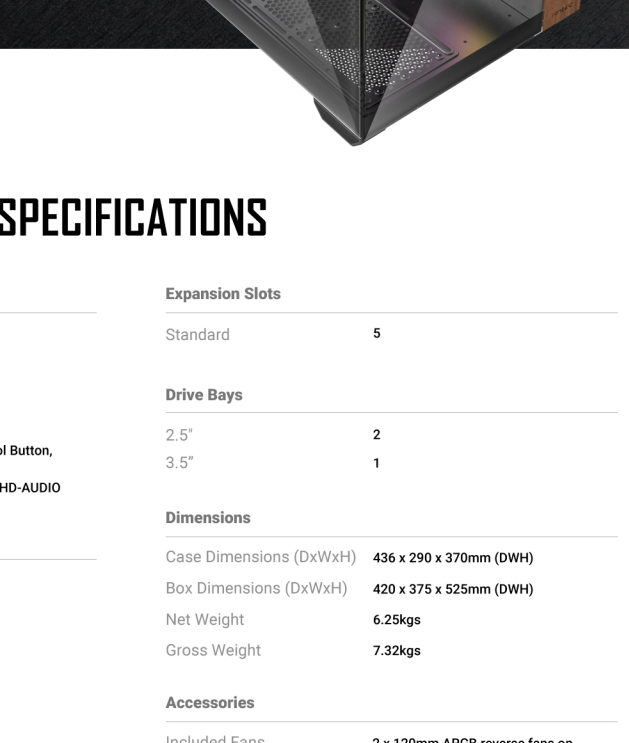

SUPPORT LENGTHY RTX 40 SERIES GPU

Max. GPU Length : 410mm

AMPLE CABLE MANAGEMENT SPACE

99mm of cable management space ensures your PC build looks neat.

99mm

DIMENSIONS

436 x 290 x 370mm (DWH)

290 mm

436 mm

SPECIFICATIONS

Main Spec		Expansion Slots	
Motherboard Support	Micro-ATX, ITX	Standard	5
Form Factor	Mini Tower	Drive Bays	
Case Material	Steel + Glass + Wood	2.5"	2
Side Window Material	4mm Tempered Glass	3.5"	1
I/O Ports	Power, Reset, LED Control Button, USB 2.0 x 1, USB 3.0 x 1, Type-C 5Gbps x 1, MIC / HD-AUDIO	Dimensions	
Compatibility & Clearances		Case Dimensions (DxWxH)	436 x 290 x 370mm (DWH)
CPU Cooler Max Height	≤ 160 mm	Box Dimensions (DxWxH)	420 x 375 x 525mm (DWH)
GPU Max Length	≤ 410 mm	Net Weight	6.25kgs
Power Supply Max Length	(include cable) ≤ 240mm	Gross Weight	7.32kgs
Cable Routing Space	≤ 99 mm	Accessories	
Fan Support		Included Fans	2 x 120mm ARGB reverse fans on right side + 1 x 120mm ARGB fan in rear
Top	3 x 120mm / 2 x 140mm	General	
Side	2 x 120mm / 2 x 140mm	Dust Filter	Top / Bottom
Bottom	3 x 120mm	Warranty	1 year
Rear	120mm	UPC#	0-761345-10138-7
Radiator Support			
Top	Up to 360 mm		
Side	Up to 280 mm		
Bottom	Up to 360 mm		
Rear	Up to 120 mm		