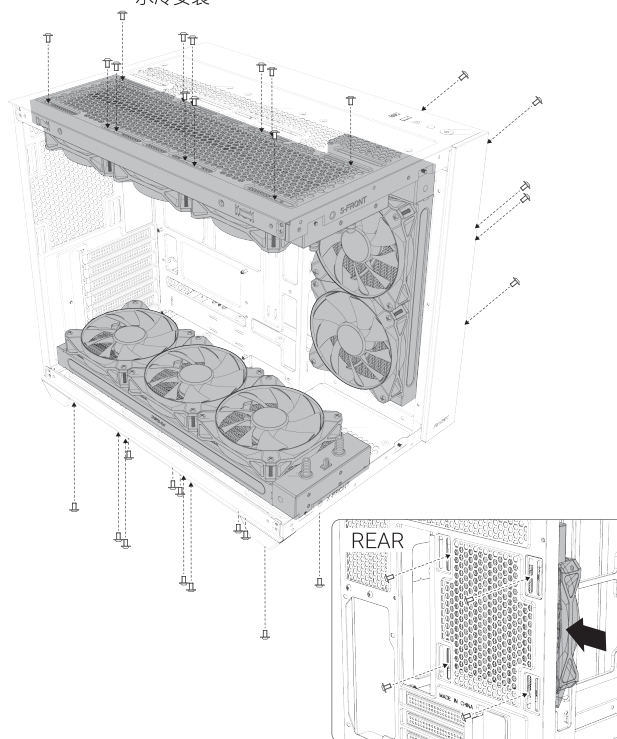

7 INSTALLING LIQUID COOLING RADIATOR
INSTALAR EL RADIADOR DE REFRIGERACIÓN LÍQUIDA
INSTALLATION EINES FLÜSSIGKEITSKÜHLERS
INSTALLATION D'UN KIT DE REFOUÏSSISSEMENT LIQUIDE
수냉쿨러 장착
水冷の設置
水冷安装

Antec®

www.Antec.com

All rights reserved. Specifications are subject to change without prior notice. Actual products and accessories may differ from illustrations. Omissions and printing errors excepted. Content of delivery might differ in different countries or areas. Some trademarks may be claimed as the property of others.

V2.2

©1986 – 2024 Antec, Inc. All rights reserved.